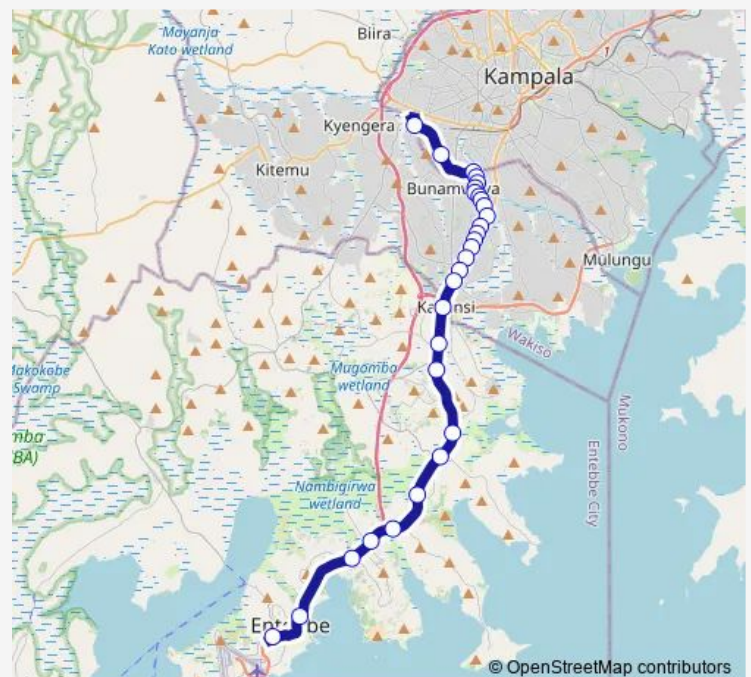

Bus Ic088 Kitoro Taxi Park-Nateete Taxi Park

[Go to website](#)

Direction

Mutundwe (Wabiyinja) — Kitoro Taxi Park - Entebbe

29 stops

[Open route schedule](#)

Mutundwe (Wabiyinja)

Kampala University

Petro Fuel Station (Nyanama Rd)

Stormchild Bar (Suna Rd)

Movit Products (Suna Rd)

Mosquito Net Village Ltd

Zana

Standard High School Zana

Club Ceders

Suna Rd - Nfufu Rd Jct

Zana Stage

Full Gospel Church - Zana Sign Post

Lubowa Police Station

Mogas Seguku

Seguku Market

Seguku Sign Post

Mildmay Health Centre

Lweza Estate

Kajjansi

Kitende - Kajjansi

Nakulait

Route schedule

Mutundwe (Wabiyinja) — Kitoro Taxi Park - Entebbe

Monday 06:30-19:00

Tuesday 06:30-19:00

Wednesday 06:30-19:00

Thursday 06:30-19:00

Friday 06:30-19:00

Saturday 06:30-19:00

Sunday 06:30-19:00

Route info

Direction: Mutundwe (Wabiyinja)

Stops: 29

Trip Duration: 1 hour 22 min

Ic088 — Kitoro Taxi Park-Nateete Taxi Park