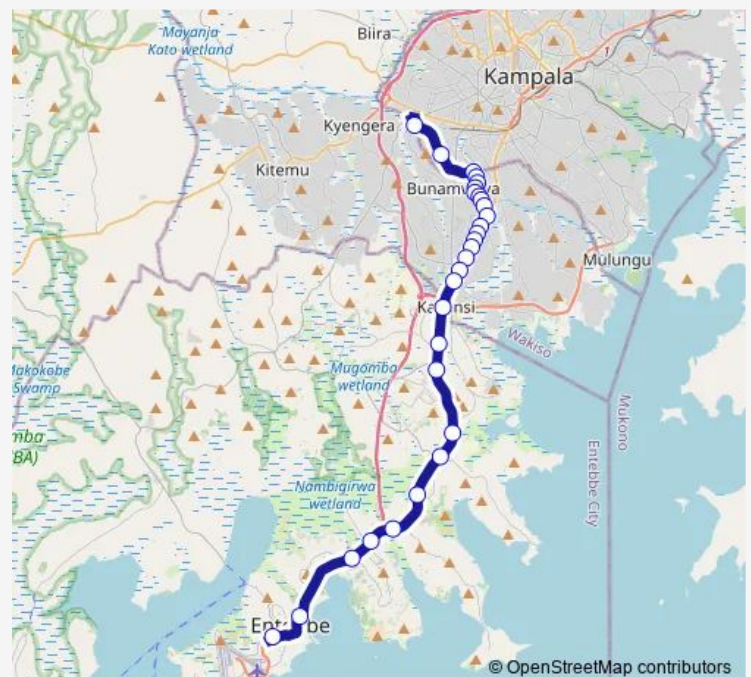

Thursday 06:30-19:00

Friday 06:30-19:00

Saturday 06:30-19:00

Sunday 06:30-19:00

Route info

Direction: Mutundwe (Wabiyinja)

Stops: 29

Trip Duration: 1 hour 13 min

■ IC088 — Kitoro Taxi Park-Nateete Taxi Park

Kitende Rubeleto Junction

Namulanda - Kawuku

Kisubi

Mpala - Galugasi

Nkumba University

Abayita Ababiri - Mpala - Baita

Entebbe Town