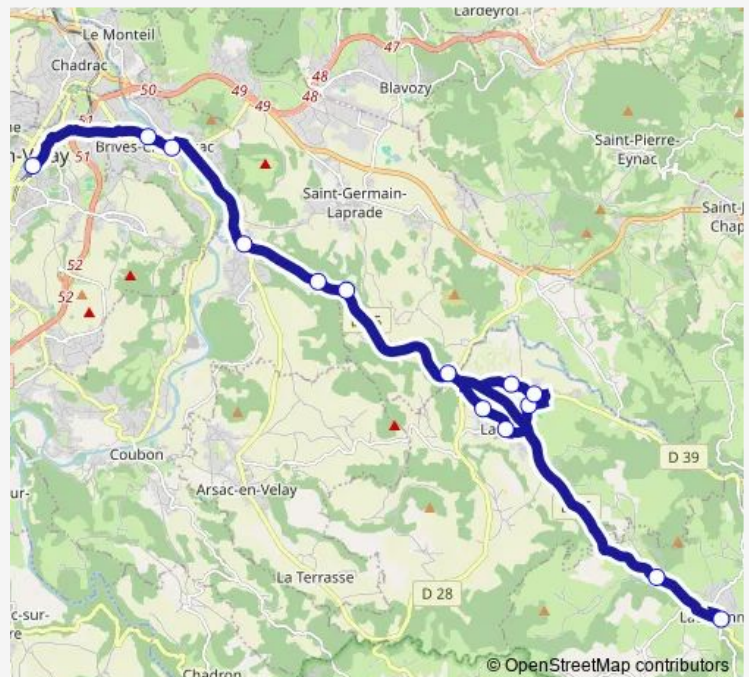

Direction

Centre — Pôle intermodal

14 stops

[Open route schedule](#)

- Centre
- Les Coustilles
- Le Priourat
- Mairie
- La Chartreuse
- Rd633 / Rd39
- Les Poinacs
- Les Pandraux
- La Station
- La Berthe du Fiou
- Peyrard
- Mairie
- Belle Onde
- Pôle intermodal

Route schedule

Centre — Pôle intermodal

Monday	08:00
Tuesday	07:00
Wednesday	07:00
Thursday	07:00
Friday	07:00
Saturday	—
Sunday	—

Route info

Direction: Centre

Stops: 14

Trip Duration: 0 hour 35 min