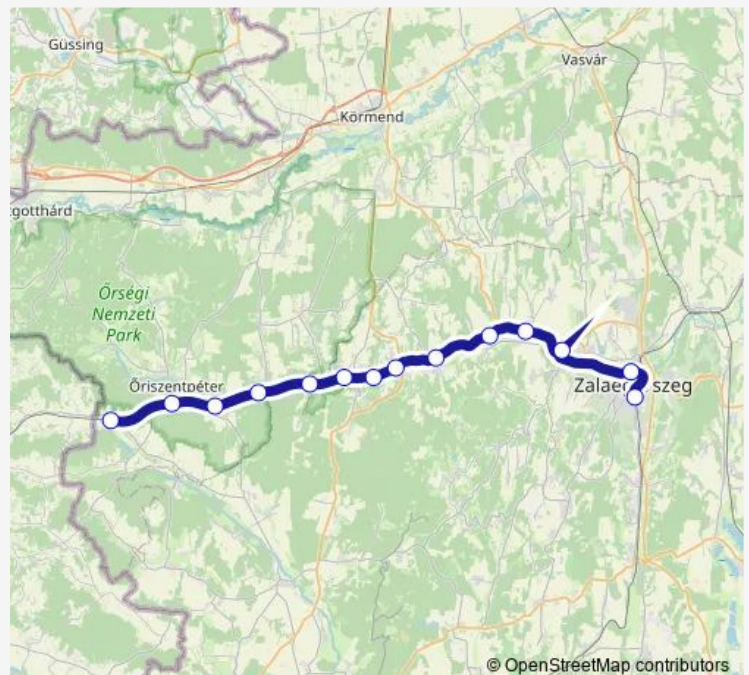

## Rail 9550

[Go to website](#)**Direction**

Zalaegerszeg — Bajánsenye

14 stops

[Open route schedule](#)

Zalaegerszeg

Zalaegerszeg-Ola

Andráshida

Nagyrákos

Óriszentpéter

Bajánsenye

## Route schedule

Zalaegerszeg — Bajánsenye

Monday 05:20

Tuesday 05:20

Wednesday 05:20

Thursday 05:20

Friday 05:20

Saturday 05:20

## Route info

Direction: Zalaegerszeg

Stops: 14

Trip Duration: 0 hour 47 min

■ 9550

**BusMaps**

9550 Rail time schedules and route maps are available in an offline PDF at [busmaps.com](https://busmaps.com). Use the [busmaps.com](https://busmaps.com) website to see live bus times, train schedule or subway schedule, and step-by-step directions for all public transit in Zalaegerszeg