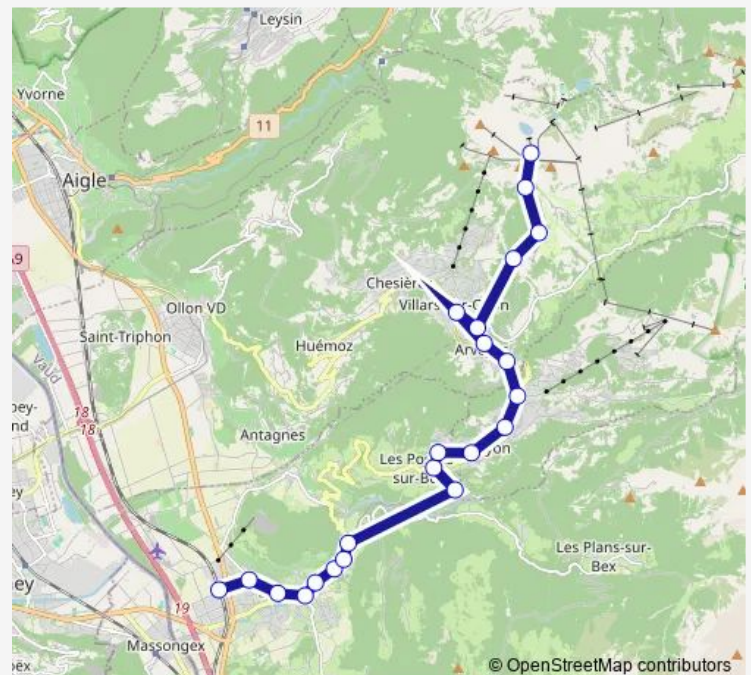

Route info

Direction: Bex

Stops: 17

Trip Duration: 0 hour 38 min

R74

Direction

Bex — Col-de-Bretaye

22 stops

[Open route schedule](#)

Bex

La Ruaz

Bex-Place-du-Marché

Bex Pont-Neuf

Grand-Moulin

Les Salines

Foyer Dents-du-Midi