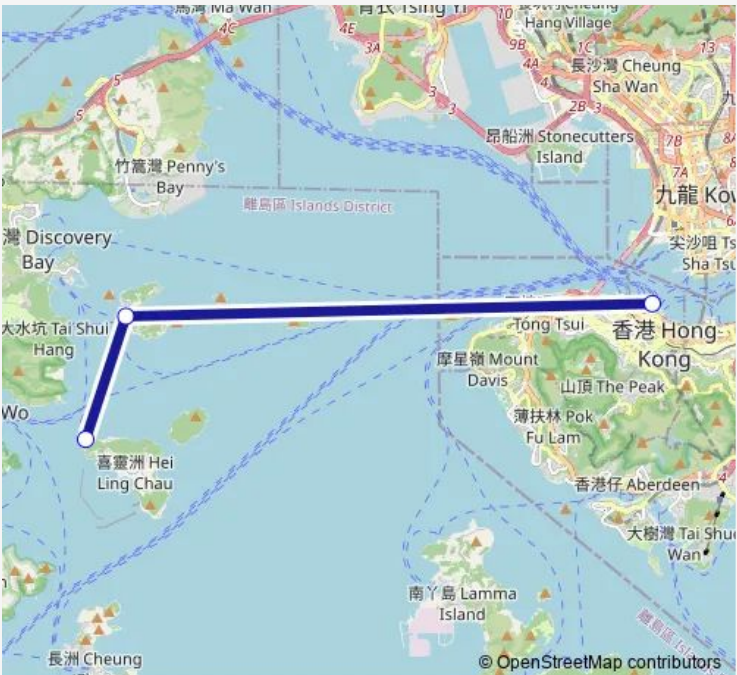

3 stops

[Open route schedule](#)

- Hei Ling Chau Public Pier at Hei Ling Chau
- Peng Chau Ferry Pier at Lo Peng Street
- Central Pier No. 6 at Man Kwong Street(Western Berth)|Central Pier No. 6 at Man Kwong Street(Eastern Berth)

Route schedule

Hei Ling Chau Public Pier at Hei Ling Chau — Central Pier No. 6 at Man Kwong Street(Western Berth)|Central Pier No. 6 at Man Kwong Street(Eastern Berth)

Monday	07:05-21:55
Tuesday	07:05-21:55
Wednesday	07:05-21:55
Thursday	07:05-21:55
Friday	07:05-21:55
Saturday	07:05-21:55
Sunday	06:10-22:40

Route info

Direction: Hei Ling Chau Public Pier at Hei Ling Chau

Stops: 3

Trip Duration: 0 hour 43 min

Direction

Central Pier No. 6 at Man Kwong Street(Western Berth)|Central Pier No. 6 at Man Kwong Street(Eastern Berth) — Hei Ling Chau Public Pier at Hei Ling Chau

Route info

Direction: Central Pier No. 6 at Man Kwong Street(Western Berth)|Central Pier No. 6 at Man Kwong Street(Eastern Berth)

Stops: 3

Trip Duration: 0 hour 43 min

Ferry time schedules and route maps are available in an offline PDF at busmaps.com. Use the busmaps.com website to see live bus times, train schedule or subway schedule, and step-by-step directions for all public transit in Hong Kong