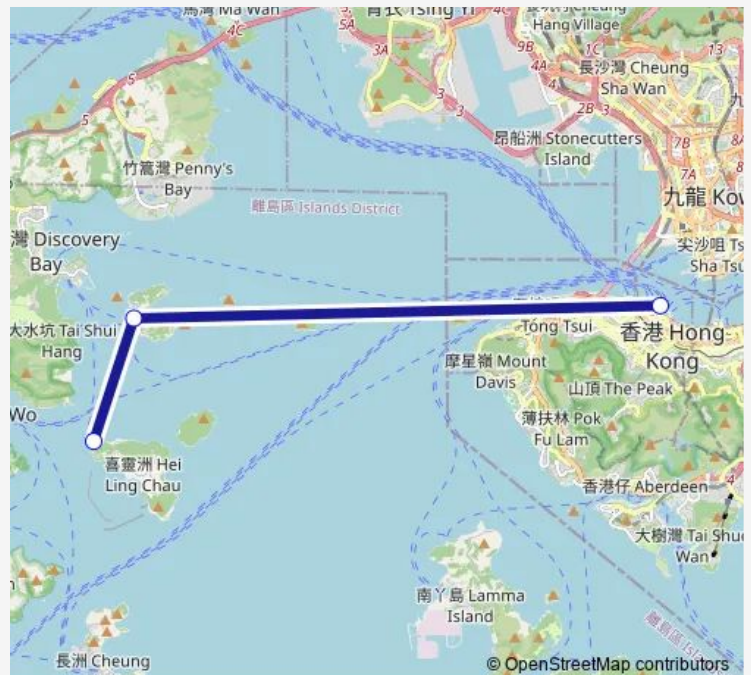

Peng Chau Ferry Pier at Lo Peng Street

Central Pier No. 6 at Man Kwong Street(Western Berth)|Central Pier No. 6 at Man Kwong Street(Eastern Berth)

### Route schedule

Hei Ling Chau Public Pier at Hei Ling Chau — Central Pier No. 6 at Man Kwong Street(Western Berth)|Central Pier No. 6 at Man Kwong Street(Eastern Berth)

Monday	07:05-21:55
Tuesday	07:05-21:55
Wednesday	07:05-21:55
Thursday	07:05-21:55
Friday	07:05-21:55
Saturday	07:05-21:55
Sunday	06:10-22:40

### Route info

Direction: Hei Ling Chau Public Pier at Hei Ling Chau

Stops: 3

Trip Duration: 0 hour 43 min

■ Central - HEI Ling Chau

### Route info

Direction: Central Pier No. 6 at Man Kwong Street(Western Berth)|Central Pier No. 6 at Man Kwong Street(Eastern Berth)

Stops: 3

Trip Duration: 0 hour 43 min

Ferry time schedules and route maps are available in an offline PDF at [busmaps.com](https://busmaps.com). Use the [busmaps.com](https://busmaps.com) website to see live bus times, train schedule or subway schedule, and step-by-step directions for all public transit in Hong Kong