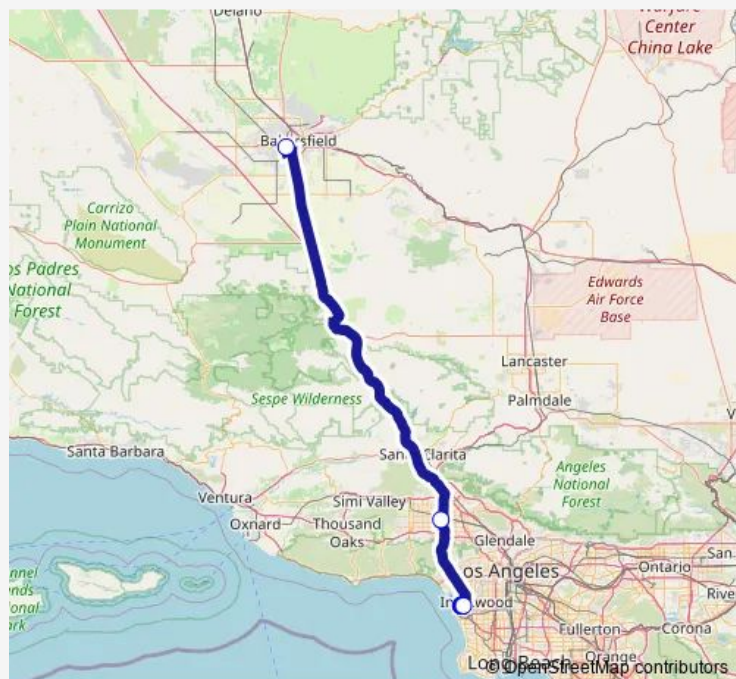

Direction

LAX Terminal #1 — Bakersfield

10 stops

[Open route schedule](#)

LAX Terminal #1

LAX Terminal #2

LAX Terminal #3

Tom Bradley Int'l Terminal

LAX Terminal #4

LAX Terminal #5

LAX Terminal #6

LAX Terminal #7

Flyaway-Van Nuys Terminal

Bakersfield

Route schedule

LAX Terminal #1 — Bakersfield

Monday 04:15-13:45

Tuesday 04:15-13:45

Wednesday 04:15-13:45

Thursday 04:15-13:45

Friday 04:15-13:45

Saturday 08:15

Sunday 08:15

Route info

Direction: LAX Terminal #1

Stops: 10

Trip Duration: 3 hour 15 min

BAK-Lax — Bakersfield/Lax

Direction

Bakersfield — LAX Terminal #7

10 stops

[Open route schedule](#)