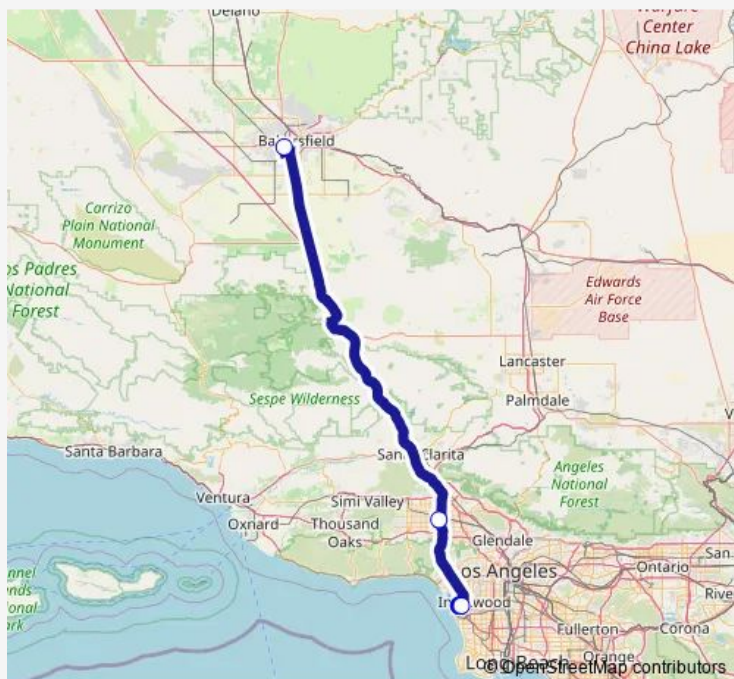

### Direction

LAX Terminal #1 — Bakersfield

10 stops

[Open route schedule](#)

LAX Terminal #1

LAX Terminal #2

LAX Terminal #3

Tom Bradley Int'l Terminal

LAX Terminal #4

LAX Terminal #5

LAX Terminal #6

LAX Terminal #7

Flyaway-Van Nuys Terminal

Bakersfield

### Route schedule

LAX Terminal #1 — Bakersfield

Monday 04:15-13:45

Tuesday 04:15-13:45

Wednesday 04:15-13:45

Thursday 04:15-13:45

Friday 04:15-13:45

Saturday 08:15

### Route info

Direction: LAX Terminal #1

Stops: 10

Trip Duration: 3 hour 15 min

BAK-LAX — Bakersfield/Lax

**Direction**

Bakersfield — LAX Terminal #7

10 stops