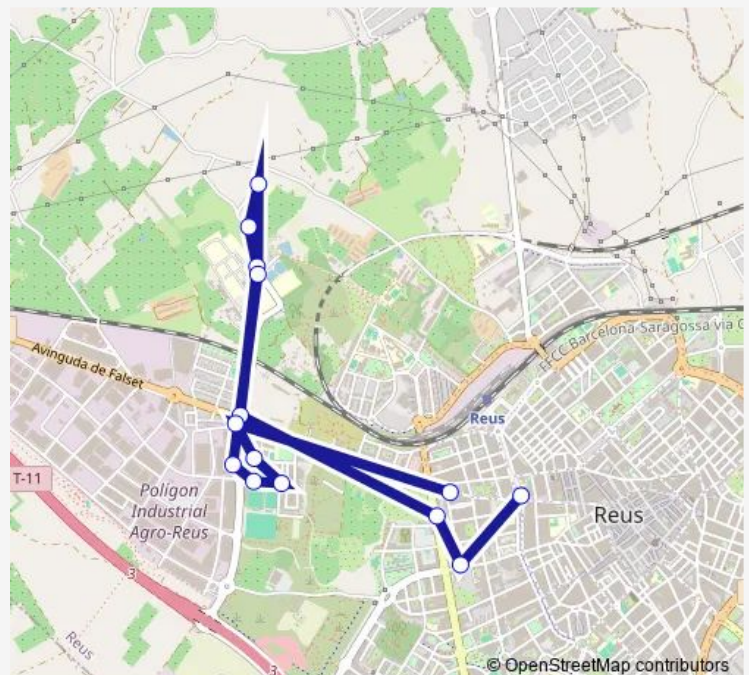

**Direction**

Oques 3 — Doctor Vilaseca 1

14 stops

[Open route schedule](#)

Oques 3

CAP Sant Pere

Països Catalans

Pelai 2

Pelai 1

Doctor Vilaseca 1

**Route schedule**

Oques 3 — Doctor Vilaseca 1

Monday 07:35-21:30

Tuesday 07:35-21:30

Wednesday 07:35-21:30

Thursday 07:35-21:30

Friday 07:35-21:30

Saturday 09:02-18:05

Sunday 09:02-18:05

**Route info**

Direction: Oques 3

Stops: 14

Trip Duration: 0 hour 19 min

L30 Bus time schedules and route maps are available in an offline PDF at [busmaps.com](https://busmaps.com). Use the [busmaps.com](https://busmaps.com) website to see live bus times, train schedule or subway schedule, and step-by-step directions for all public transit in Reus