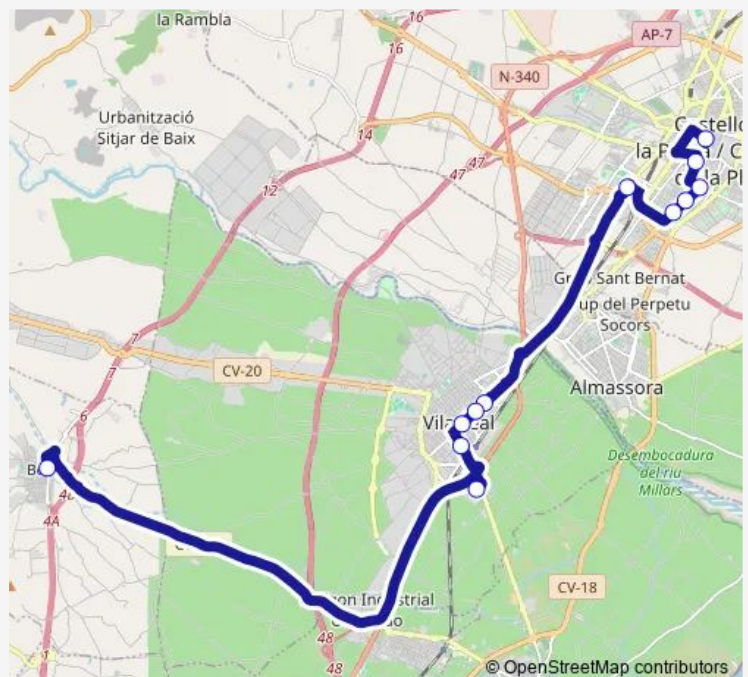

Route schedule

Av. Joaquim Dualde, 10 — La Farola [Castelló de la Plana]

Monday 09:05-15:00

Tuesday 09:05-15:00

Wednesday 09:05-15:00

Thursday 09:05-15:00

Friday 09:05-15:00

Saturday 09:05-15:00

Sunday —

Route info

Direction: Av. Joaquim Dualde, 10

Stops: 10

Trip Duration: 1 hour 0 min

■ L30 — Betxí – Castelló de la Plana

BusMaps

Direction

La Farola [Castelló de la Plana] — Av. Joaquim Dualde, 9

12 stops

[Open route schedule](#)

La Farola [Castelló de la Plana]

c. República Argentina – Hospital Provincial [Castelló de la Plana]

Av. València, 26

Saturday 13:15

Sunday —

Route info

Direction: La Farola [Castelló de la Plana]

Stops: 12

Trip Duration: 1 hour 5 min

L30 Bus time schedules and route maps are available in an offline PDF at busmaps.com. Use the busmaps.com website to see live bus times, train schedule or subway schedule, and step-by-step directions for all public transit in Castello de la Plana