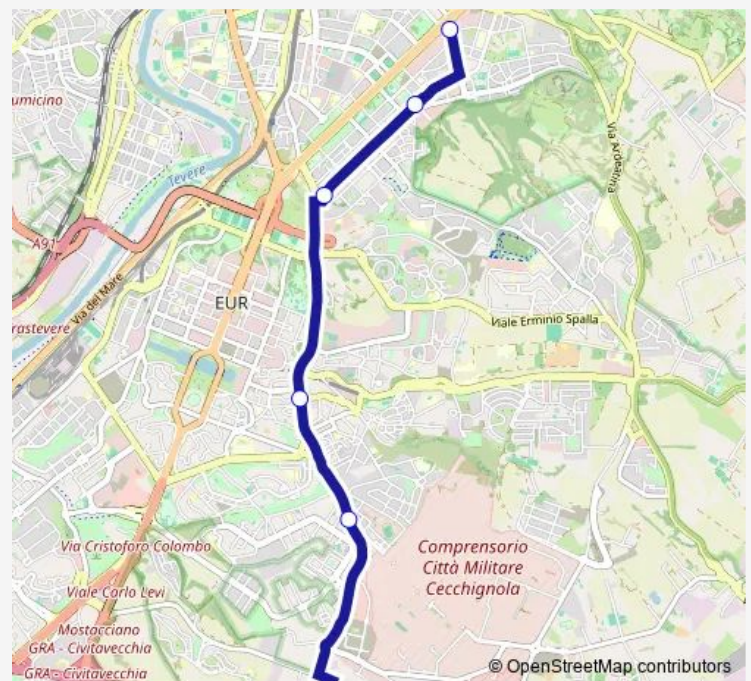

Bus L30

[Go to website](#)

Direction

TOR Marancia/Rufino — CARUCCI/ANAGRAFE TRIBUTARIA

6 stops

[Open route schedule](#)

TOR Marancia/Rufino

P.Le Caravaggio

Acri/Ardigo'

Laurentina/Africa

LAURENTINA/CECCHIGNOLA

CARUCCI/ANAGRAFE TRIBUTARIA

Route schedule

TOR Marancia/Rufino — CARUCCI/ANAGRAFE TRIBUTARIA

Monday	10:42-00:48 ⁺¹
Tuesday	10:42-00:48 ⁺¹
Wednesday	10:42-00:48 ⁺¹
Thursday	10:42-00:48 ⁺¹
Friday	10:42-00:48 ⁺¹
Saturday	13:13-22:59
Sunday	22:15

Route info

Direction: TOR Marancia/Rufino

Stops: 6

Trip Duration: 0 hour 21 min

■ L30

L30 Bus time schedules and route maps are available in an offline PDF at busmaps.com. Use the busmaps.com website to see live bus times, train schedule or subway schedule, and step-by-step directions for all public transit in Rome