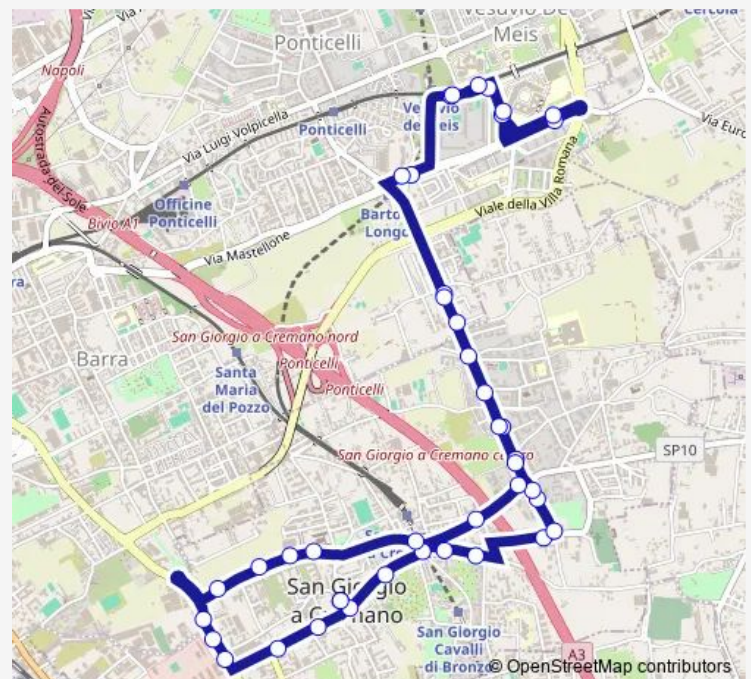

### Route schedule

San Giorgio a Cr. - P.za V. Emanuele CI — San Giorgio a Cr. - P.za V. Emanuele CI

Monday 07:00-19:45

Tuesday 07:00-19:45

Wednesday 07:00-19:45

Thursday 07:00-19:45

Friday 07:00-19:45

Saturday 07:00-19:45

### Route info

Direction: San Giorgio a Cr. - P.za V. Emanuele CI

Stops: 42

Trip Duration: 1 hour 15 min

817 — S.Giorgio Ospedale del mare

Napoli - Via Rea

Napoli - Via De Meis Stazione Circum CI

Napoli - Via Bartolo Longo , Stazione Circum