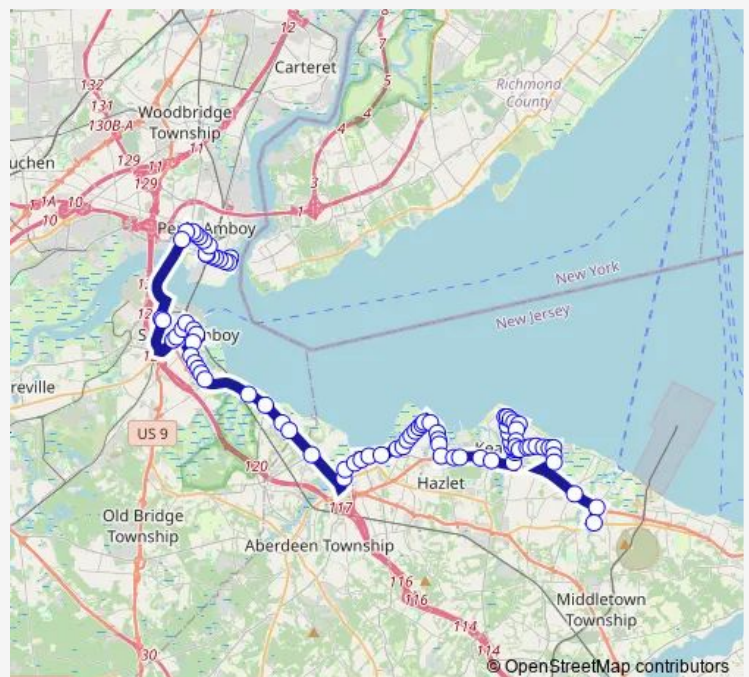

Main ST AT Broadway

### Route schedule

Rector ST AT Fayette St — Garfield AVE AT Leonardville Rd#

Monday 05:10-17:55

Tuesday 05:10-17:55

Wednesday 05:10-17:55

Thursday 05:10-17:55

Friday 05:10-17:55

Saturday 05:59-16:56

### Route info

Direction: Rector ST AT Fayette St

Stops: 85

Trip Duration: 1 hour 14 min

Broadway AT Augusta St

Broadway AT John St

Bordentown AVE AT Stevens Ave

Pine AVE AT Portia St

## Route info

Direction: Garfield AVE AT Leonardville Rd#

Stops: 85

Trip Duration: 1 hour 9 min

Main ST AT Church St

Main ST AT Wood St

Main ST AT Lohsen Ave

RT-36 AT Laurel Ave