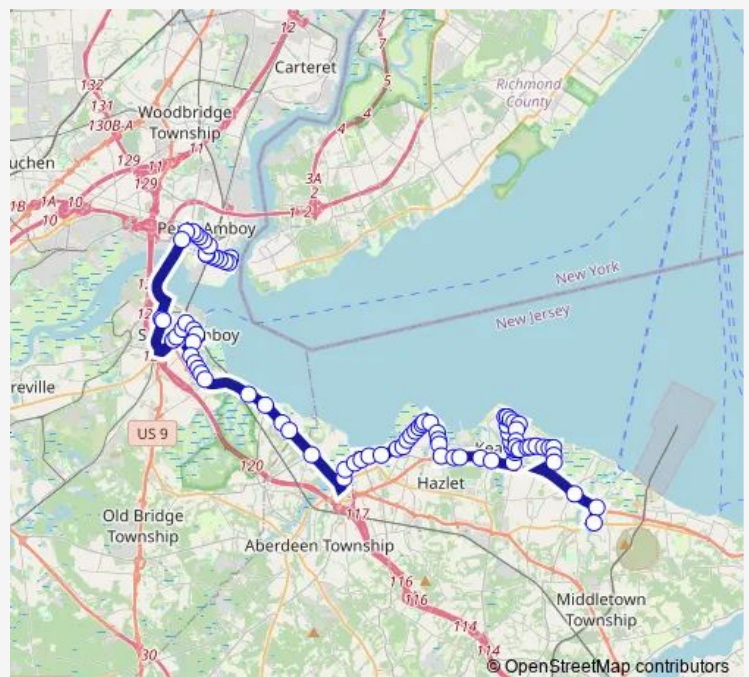

Main ST AT Broadway

Route schedule

Rector ST AT Fayette St — Garfield AVE AT Leonardville Rd#

Monday 05:10-17:55

Tuesday 05:10-17:55

Wednesday 05:10-17:55

Thursday 05:10-17:55

Friday 05:10-17:55

Saturday 05:59-16:56

Sunday —

Route info

Direction: Rector ST AT Fayette St

Stops: 85

Trip Duration: 1 hour 10 min

Broadway AT Augusta St

Broadway AT John St

Bordentown AVE AT Stevens Ave

Pine AVE AT Portia St

Pine AVE AT Manor St

Pine AVE AT Parker St

Pine AVE AT Singleton St

Pine AVE AT Parker ST/Armstrong St

RT-35 AT Cliffwood Way#

RT-35 AT Laurence Pkwy#

## Route info

Direction: Garfield AVE AT Leonardville Rd#

Stops: 85

Trip Duration: 1 hour 12 min

Main ST AT Church St

Main ST AT Wood St

Main ST AT Lohsen Ave

RT-36 AT Laurel Ave