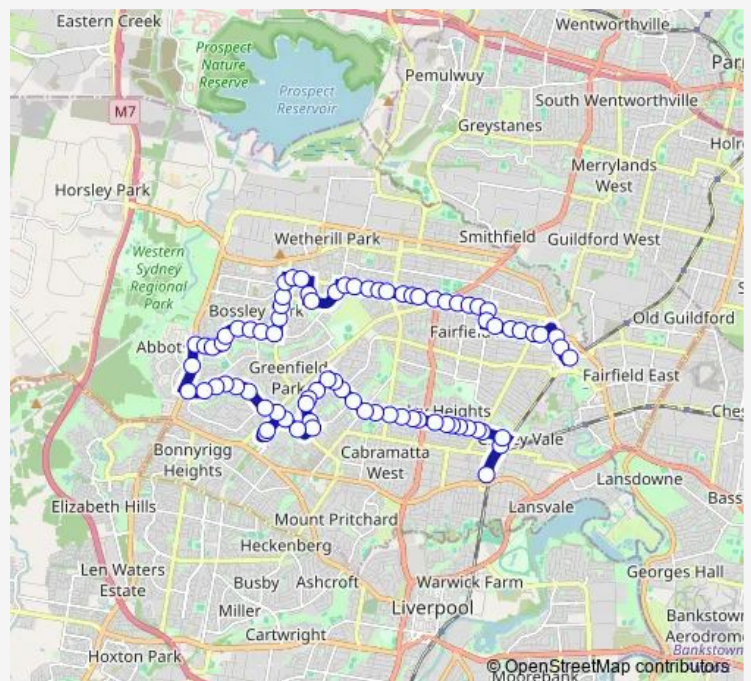

Bus 817 Fairfield to Cabramatta via Edensor Park

[Go to website](#)

Direction

Fairfield Station, Stand A — Cabramatta Station, Railway Pde, Stand E

78 stops

[Open route schedule](#)

- Fairfield Station, Stand A
- Smart St Before Nelson St
- Smart St Opp Fairfield Public School
- Fairfield Forum Shopping Centre, Cunninghame St
- Station St After Sackville St
- Station St Opp Granville St
- Fairfield Heights Park, Station St
- Fairfield Heights Public School, Station St
- The Boulevarde At Kihilla St
- The Boulevarde At Polding St
- Polding St Opp Oxford St
- Polding St Opp Prospect View Park
- Polding St After Rawson Rd
- Polding St Before Palmerstone Rd
- Polding St Opp Bourke St
- Polding St At Isis St
- Polding St Opp Dunkley St
- Polding St Before Garment St
- Polding St Opp Wetherill St
- Polding St Before Corio Rd
- Polding St Opp Mary St

Route schedule

Fairfield Station, Stand A — Cabramatta Station, Railway Pde, Stand E

Monday	05:27-22:35
Tuesday	05:27-22:35
Wednesday	05:27-22:35
Thursday	05:27-22:35
Friday	05:27-22:35
Saturday	06:29-22:32
Sunday	06:29-22:32

Route info

Direction: Fairfield Station, Stand A

Stops: 78

Trip Duration: 1 hour 5 min

817 — Fairfield to Cabramatta via Edensor Park

Fairfield Hospital, Polding St

Polding St Before Praire Vale Rd

Fairfield Hospital, Prairie Vale Rd

Restwell Rd Before Liverpool-Parramatta Tway

Prairiewood T-Way

Polding St At Lyell St

Polding St At Butler Av

Mimosa Rd At Butler Av

Mimosa Rd At Ellery St

Mary Immaculate Primary School, Mimosa Rd

Mimosa Rd After Rickard Rd