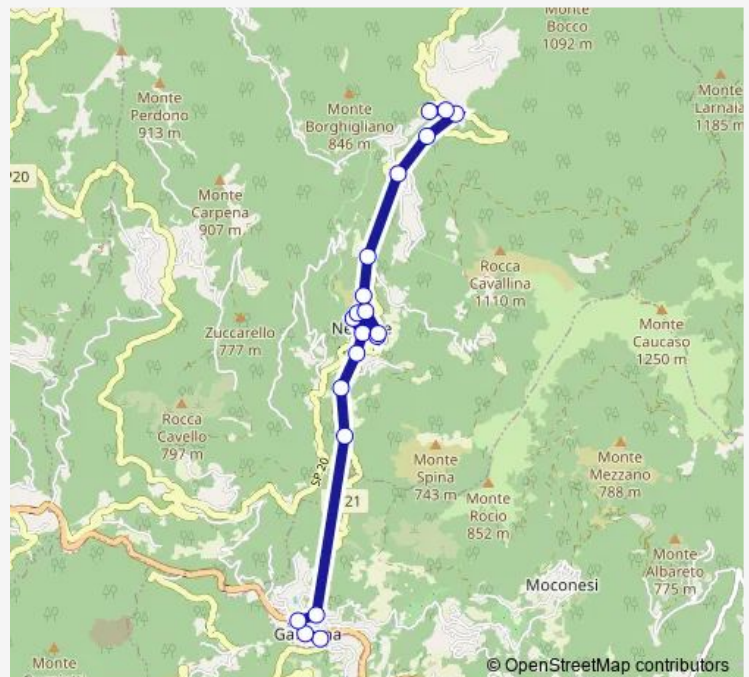

Via Piane

Neirone posta

Neirone

Rosasco

Ognio

Route schedule

Roccatagliata — Ognio

Monday 07:05-12:25

Tuesday 07:05-12:25

Wednesday 07:05-12:25

Thursday 07:05-12:25

Friday 07:05-12:25

Saturday 12:25

Sunday —

Route info

Direction: Roccatagliata

Stops: 15

Trip Duration: 0 hour 20 min

817

BusMaps

Direction

Roccatagliata — Monleone capolinea

39 stops

[Open route schedule](#)