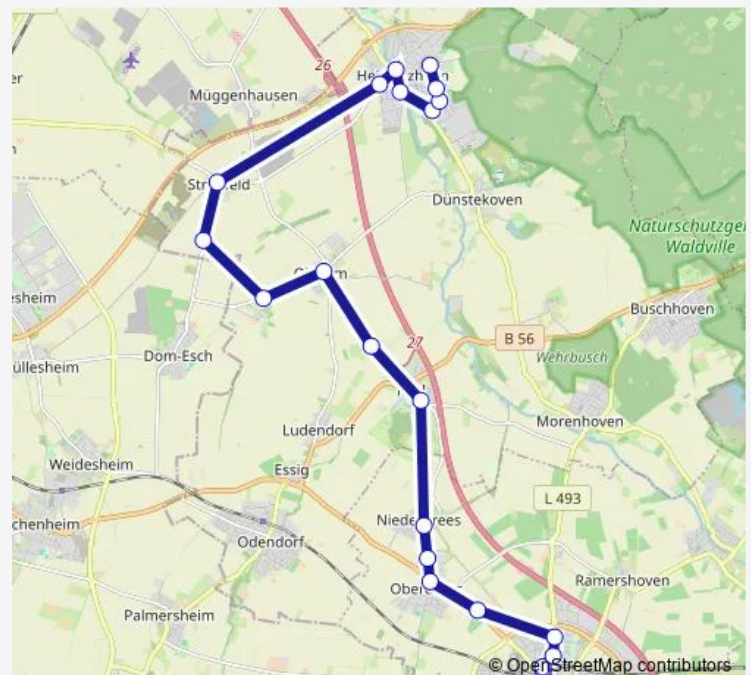

Swisttal Ludendorf Weidesheimer Weg

Swisttal Ludendorf Mitte

Swisttal Ollheim

Swisttal Mömerzheim

Swisttal Straßfeld Dom-Escher-Str.

Swisttal Straßfeld Ort

Swisttal Heimerzheim Euskirchener Str.

Swisttal Heimerzheim Fronhof

Route schedule

Rheinbach Bf — Swisttal Heimerzheim Fronhof

Monday	22:11-01:11 ⁺¹
Tuesday	22:11-01:11 ⁺¹
Wednesday	22:11-01:11 ⁺¹
Thursday	22:11-01:11 ⁺¹
Friday	22:11-02:11 ⁺¹
Saturday	03:11-02:11 ⁺¹
Sunday	03:11-01:11 ⁺¹

Route info

Direction: Rheinbach Bf

Stops: 18

Trip Duration: 0 hour 29 min

817

BusMaps

Direction

Swisttal Heimerzheim Fronhof — Rheinbach Bf

18 stops

[Open route schedule](#)

Swisttal Heimerzheim Fronhof

Swisttal Heimerzheim Euskirchener Str.

Swisttal Straßfeld Ort

Swisttal Straßfeld Dom-Escher-Str.

Swisttal Mömerzheim

Swisttal Ollheim