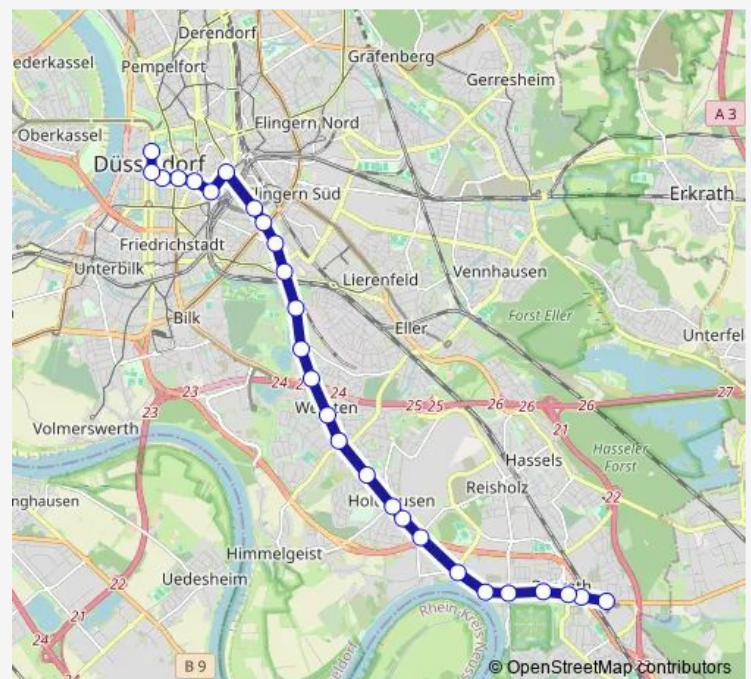

### Route schedule

D-Benrath Btf — D-Heinrich-Heine-Allee U

Monday	02:57-01:08 <sup>+1</sup>
Tuesday	02:58-01:08 <sup>+1</sup>
Wednesday	02:58-01:08 <sup>+1</sup>
Thursday	02:57-01:08 <sup>+1</sup>
Friday	02:57-04:50
Saturday	—
Sunday	24:07-01:08 <sup>+1</sup>

### Route info

Direction: D-Benrath Btf

Stops: 27

Trip Duration: 0 hour 32 min

817

BusMaps

Düsseldorf Hbf

D-Oststraße U

## Direction

D-Heinrich-Heine-Allee U — D-Benrath Btf

25 stops

[Open route schedule](#)

D-Heinrich-Heine-Allee U

D-Steinstraße/Berliner Allee U

D-Oststraße U

Düsseldorf Hbf

## Route info

Direction: D-Heinrich-Heine-Allee U

Stops: 25

Trip Duration: 0 hour 31 min

817 Bus time schedules and route maps are available in an offline PDF at [busmaps.com](https://busmaps.com). Use the [busmaps.com](https://busmaps.com) website to see live bus times, train schedule or subway schedule, and step-by-step directions for all public transit in Duesseldorf