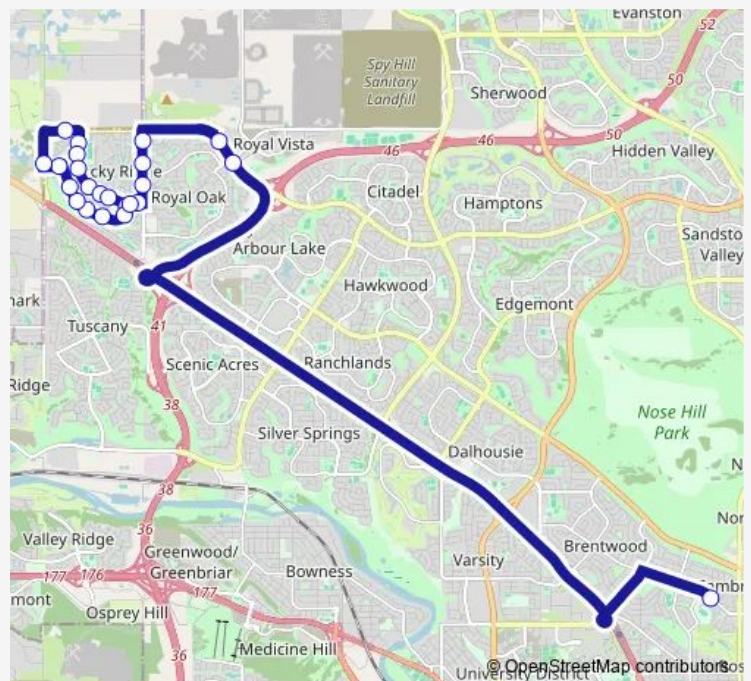

SB Rocky Ridge BV @ Rockbluff CL NW

SB Rocky Ridge BV @ Rocky Ridge CL NW

Route schedule

WB Northmount DR @ Clarendon RD NW — SB Country Hills BV @ Royal Oak Centre NW

Monday 15:29

Tuesday 15:29

Wednesday 15:29

Thursday 15:29

Friday 14:33

Saturday —

Sunday —

Route info

Direction: WB Northmount DR @ Clarendon RD NW

Stops: 28

Trip Duration: 0 hour 36 min

817 — St. Francis/ Rocky Ridge

EB Rocky Ridge BV @ Rocky Ridge CI Nw

EB Rocky Ridge BV @ Rocky Ridge GA Nw

EB Rocky Ridge BV @ Rocky Ridge DR Nw

NB Rocky Ridge RD @ Royal Highland RD NW

NB Rocky Ridge RD @ Royal Oak WY NW

Monday 08:15

Tuesday 08:15

Wednesday 08:15

Thursday 08:15

Friday 08:35

Saturday —

Sunday —

Route info