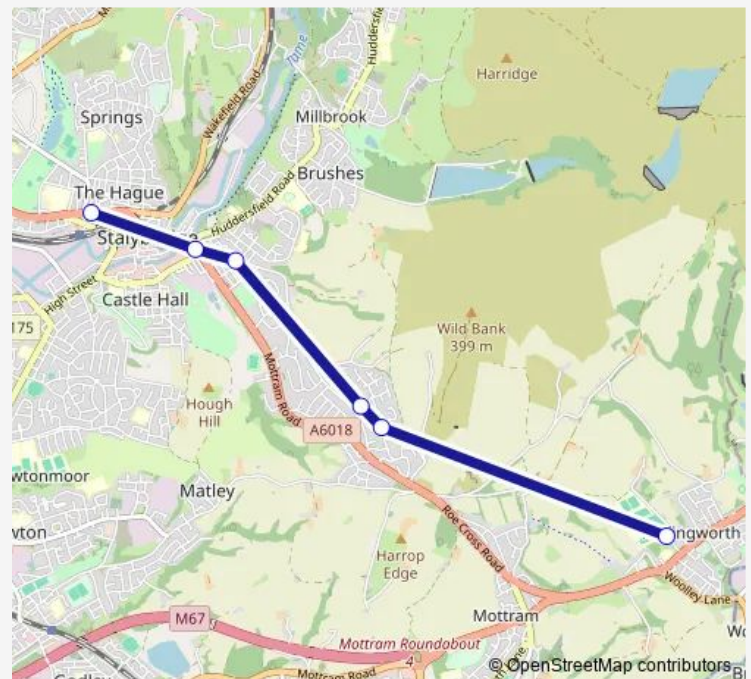

Bus 817 Longdendale High School - Stalybridge

[Go to website](#)

Direction

Burghley Close — Longdendale High School

7 stops

[Open route schedule](#)

Burghley Close

Wakefield Road

Stocks Lane

Hawke Street

Stalyhill Infant School

Stalyhill Drive

Longdendale High School

Route schedule

Burghley Close — Longdendale High School

Monday 07:45

Tuesday 07:45

Wednesday 07:45

Thursday 07:45

Friday 07:45

Saturday —

Sunday —

Route info

Direction: Burghley Close

Stops: 7

Trip Duration: 0 hour 27 min

817 — Longdendale High School - Stalybridge

Direction

Longdendale High School — Ridge Hill Lane

6 stops

[Open route schedule](#)

Longdendale High School