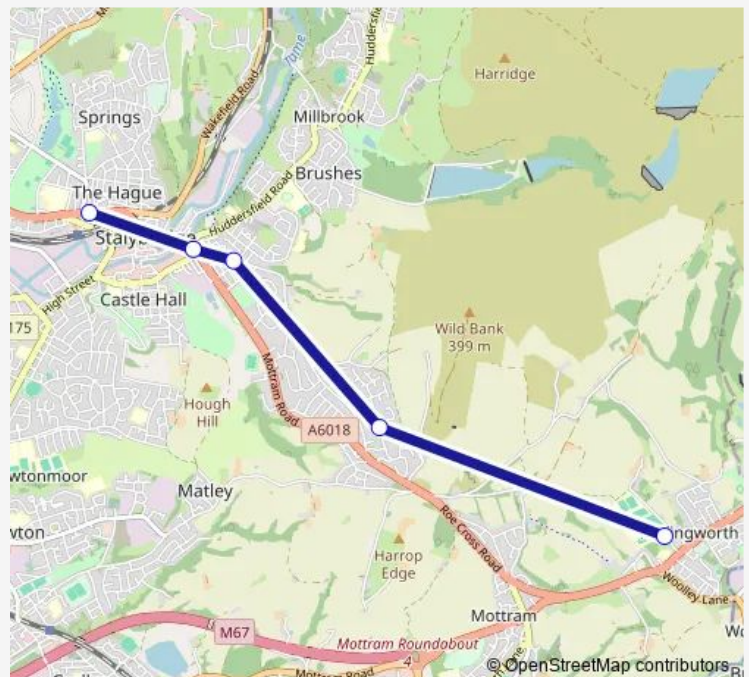

Bus 817 Longdendale High School - Stalybridge

[Go to website](#)

Direction

Burghley Close — Longdendale High School

7 stops

[Open route schedule](#)

Burghley Close

Wakefield Road

Stocks Lane

Hawke Street

Stalyhill Infant School

Stalyhill Drive

Longdendale High School

Route schedule

Burghley Close — Longdendale High School

Monday 07:45

Tuesday 07:45

Wednesday 07:45

Thursday 07:45

Friday 07:45

Saturday —

Sunday —

Route info

Direction: Burghley Close

Stops: 7

Trip Duration: 0 hour 27 min

817 — Longdendale High School - Stalybridge

Direction

Longdendale High School — Ridge Hill Lane

6 stops

[Open route schedule](#)

Longdendale High School