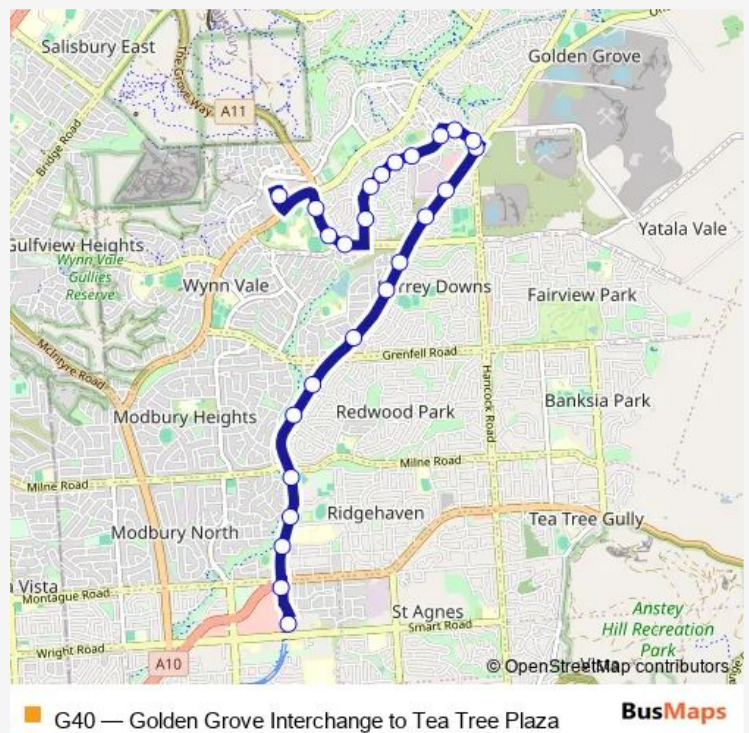

Stop 61 Bicentennial Dr - South East side

Stop 61A Bicentennial Dr - East side

Route schedule

Zone F Tea Tree Plaza Interchange - East side — Zone B Golden Grove Interchange

Monday 15:08-18:49

Tuesday 15:08-18:49

Wednesday 15:08-18:49

Thursday 15:08-18:49

Friday 15:08-18:49

Saturday —

Sunday —

Route info

Direction: Zone F Tea Tree Plaza Interchange - East side

Stops: 25

Trip Duration: 0 hour 23 min

G40 — Golden Grove Interchange to Tea Tree Plaza **BusMaps**

Stop 61B The Grove Way - South side

Stop 62 The Grove Way - West side

Stop 62A The Grove Way - West side

Zone B Golden Grove Interchange

Direction

Zone B Golden Grove Interchange — Zone B Tea Tree Plaza Interchange - West side

25 stops

[Open route schedule](#)

Zone B Golden Grove Interchange

Stop 62A The Grove Way - East side

Stop 62 The Grove Way - North East side