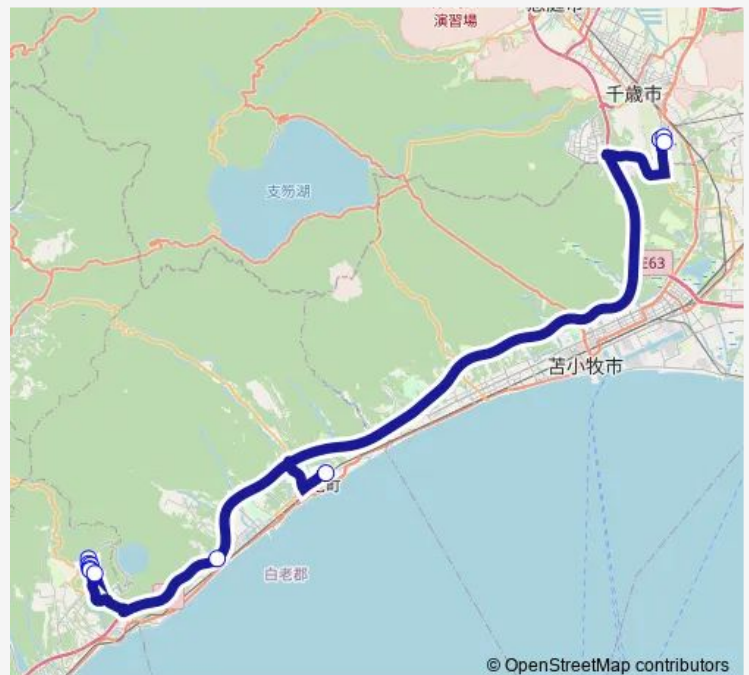

### Route schedule

足湯入口 — 新千歳空港国内線2番のりば

Monday 09:40-11:40

Tuesday 09:40-11:40

Wednesday 09:40-11:40

Thursday 09:40-11:40

Friday 09:40-11:40

Saturday 09:40-11:40

### Route info

Direction: 足湯入口

Stops: 11

Trip Duration: 1 hour 35 min