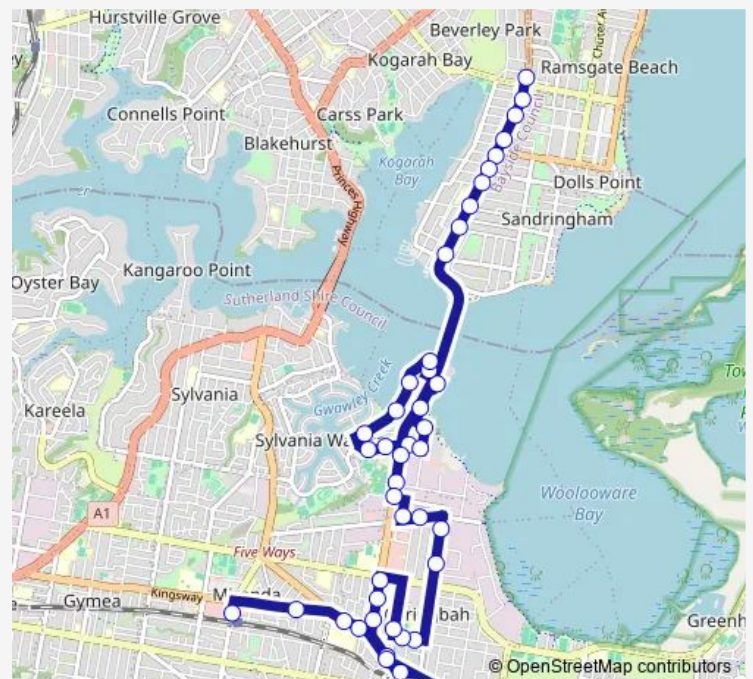

Rocky Point Rd Before Fontainebleau St

Taren Point Public School, Toorak Av

Toorak Av At Alexander Av

Alexander Av At Smith St

Woodlands Rd Opp Smith St

Woodlands Rd At Old Taren Point Rd

Old Taren Point Rd Before Holt Rd

Holt Rd After Old Taren Point Rd

Holt Rd At Frederick Rd

Holt Rd Before Old Taren Point Rd

Holt Rd Opp Moruya Av

Holt Rd Opp Taren Point Bowling Club

Route schedule

Rocky Point Rd At Dillion St — Miranda Interchange, Kiora Rd, Stand 5

|           |       |
|-----------|-------|
| Monday    | 07:55 |
| Tuesday   | 07:55 |
| Wednesday | 07:55 |
| Thursday  | 07:55 |
| Friday    | 07:55 |
| Saturday  | —     |
| Sunday    | —     |

Route info

Direction: Rocky Point Rd At Dillion St

Stops: 42

Trip Duration: 0 hour 26 min

750s — Ramsgate to Miranda

Holt Rd Before Taren Point Rd

Taren Point Rd After Toorak Av

Taren Point Rd Opp Gwawley Park

Taren Point Rd At Box Rd