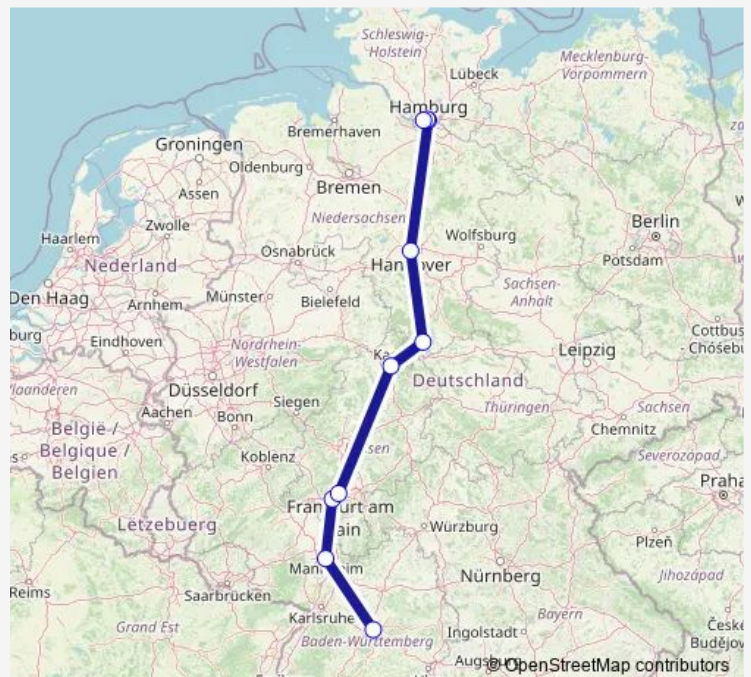

Rail ICE 770

[Go to website](#)

Direction

Stuttgart Hbf — Hamburg Hbf

9 stops

[Open route schedule](#)

Stuttgart Hbf

Mannheim Hbf

Frankfurt(M) Flughafen Fernbf

Frankfurt(Main)Hbf

Kassel-Wilhelmshöhe

Göttingen

Hannover Hbf

Hamburg-Harburg

Hamburg Hbf

Route schedule

Stuttgart Hbf — Hamburg Hbf

Monday	—
Tuesday	09:24
Wednesday	—
Thursday	—
Friday	—
Saturday	—
Sunday	09:24

Route info

Direction: Stuttgart Hbf

Stops: 9

Trip Duration: 5 hour 15 min

ICE 770

Direction

Stuttgart Hbf — Hamburg-Altona

10 stops

[Open route schedule](#)

Stuttgart Hbf

Mannheim Hbf

Frankfurt(M) Flughafen Fernbf

Frankfurt(Main)Hbf

Kassel-Wilhelmshöhe