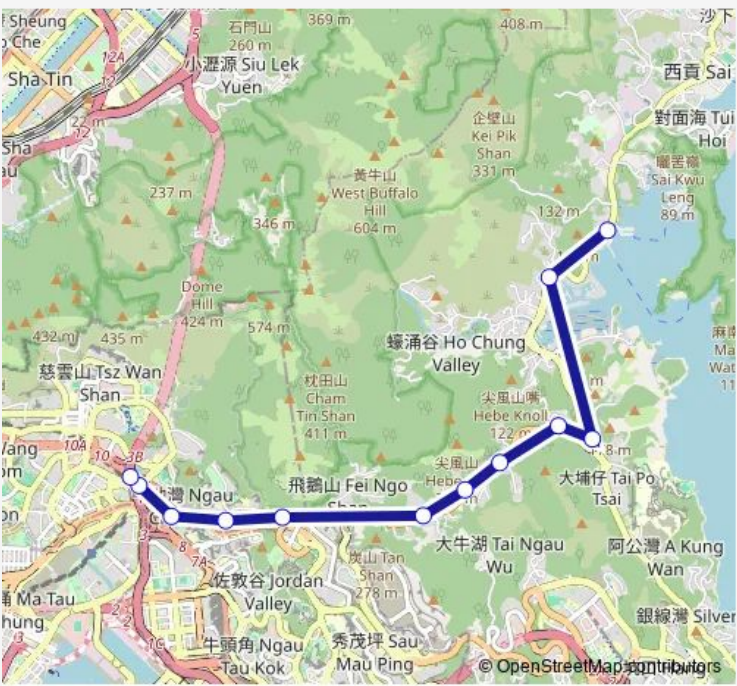

**Bus 1a PAK SHA WAN - Diamond Hill (Choi Hung Road)  
Public Transport Interchange (Short Working Service)**

[Go to website](#)

**Direction**  
Hiram'S Highway, Outside Hebe Haven Yacht Club — Diamond Hill (Choi Hung Road) Public Transport Interchange  
12 stops  
[Open route schedule](#)

- Hiram'S Highway, Outside Hebe Haven Yacht Club
- Hiram'S Highway, Outside Marina Cove
- Hiram'S Highway, Outside Cheng Chek Chee Secondary School
- Clear Water BAY Road, Opposite LAS Pinadas
- Clear Water BAY Road, Opposite PIK UK Correctional Institute
- Clear Water BAY Road, Opposite Gold Villa
- Clear Water BAY Road, Near Tseng LAN Shue|Clear Water BAY Road, Tseng LAN Shue
- Clear Water BAY Road, Opposite Good Hope School
- Choi WAN Commercial Complex, Clear Water BAY Road|Choi WAN Commercial Complex, Clear Water BAY Road|Choi WAN Commercial Complex, Clear Water BAY Road|Choi WAN Commercial Complex, Clear Water BAY Road
- Clear Water BAY Road, Outside Tsuen Shek House, Ping Shek Estate|Clear Water BAY Road (Westbound), AT THE LAY-BY Outside Hung Shek House, Ping Shek Estate|Clear Water BAY Road (Westbound), AT THE LAY-BY Outside Hung Shek House, Ping Shek Estate|Clear Water BAY Road, Near Tsuen Shek House, Ping Shek Estate|Clear Water BAY Road, Near Tsuen Shek House, Ping Shek Estate
- Hammer Hill Road (Southbound Section Between Lung Cheung Road AND Choi Hung Roundabout)
- Diamond Hill (Choi Hung Road) Public Transport Interchange

**Route schedule**  
Hiram'S Highway, Outside Hebe Haven Yacht Club — Diamond Hill (Choi Hung Road) Public Transport Interchange

Monday	07:30
Tuesday	07:30
Wednesday	07:30
Thursday	07:30
Friday	07:30
Saturday	07:30
Sunday	07:30

**Route info**  
Direction: Hiram'S Highway, Outside Hebe Haven Yacht Club  
Stops: 12  
Trip Duration: 0 hour 21 min

1a — PAK SHA WAN - Diamond Hill (Choi Hung Road) Public Transport Interchange (Short Working Service) **BusMaps**