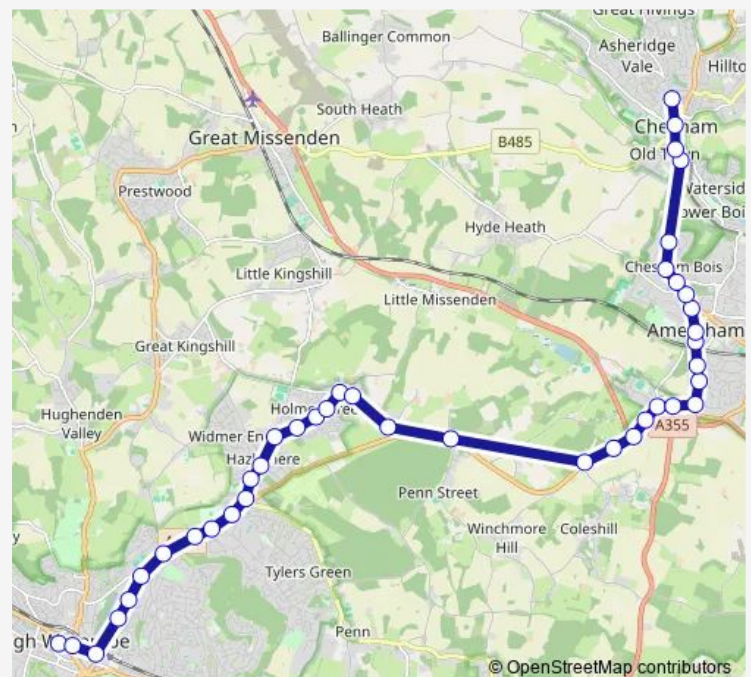

Oakfield Corner

### Route schedule

Townsend Road — High Wycombe Busstn

Monday 06:11-22:16

Tuesday 06:11-22:16

Wednesday 06:11-22:16

Thursday 06:11-22:16

Friday 06:11-22:16

Saturday 07:40-22:16

### Route info

Direction: Townsend Road

Stops: 54

Trip Duration: 0 hour 55 min

1A — High Wycombe - Amersham - Chesham - Pond Park

Amersham Station

The Rise

Beech Grove