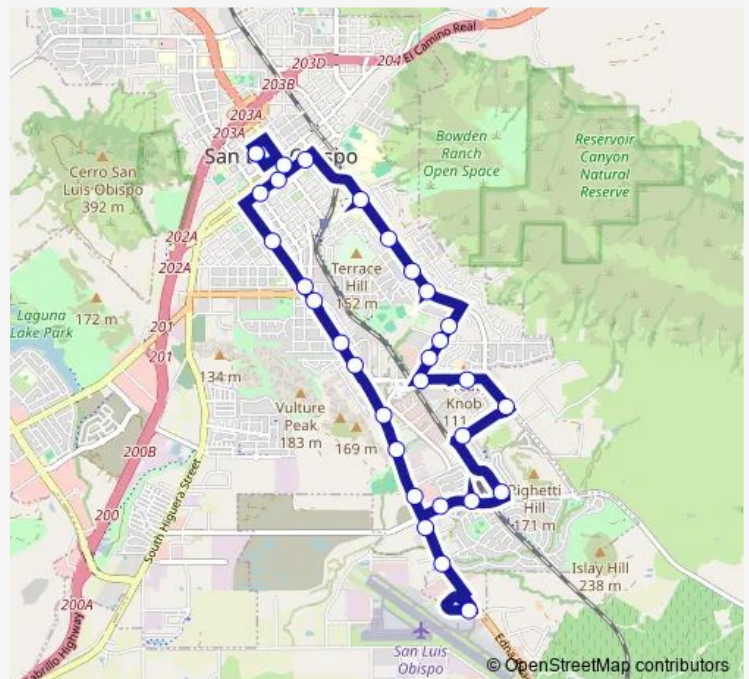

### Direction

Downtown Transit Center — Downtown Transit Center

31 stops

[Open route schedule](#)

Downtown Transit Center

Marsh at Johnson

Johnson at Lizzie (S)

Johnson at Bishop (S)

### Route schedule

Downtown Transit Center — Downtown Transit Center

Monday 06:15-21:15

Tuesday 06:15-21:15

Wednesday 06:15-21:15

Thursday 06:15-21:15

Friday 06:15-21:15

Saturday 08:15-19:15

### Route info

Direction: Downtown Transit Center

Stops: 31

Trip Duration: 0 hour 45 min

1A — Johnson/Tank Farm/Airport

Broad at Rockview

Broad at Sweeney (Brickyard)

Broad at Humbert