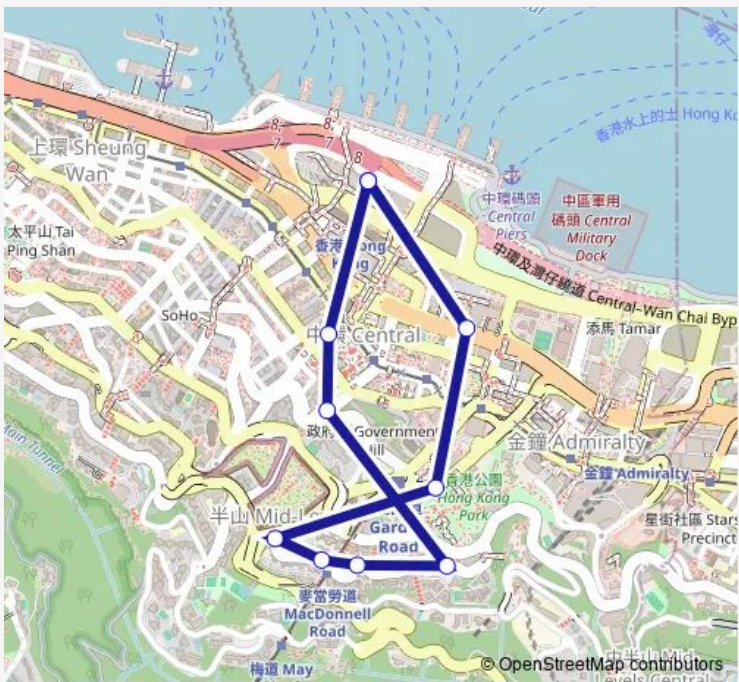

Bus 1A Central (Hong Kong Station Public Transport Interchange) - Macdonnell Road (Circular)

[Go to website](#)

Direction
 HONG KONG STATION MINIBUS TERMINUS — HONG KONG STATION MINIBUS TERMINUS
 10 stops
[Open route schedule](#)

- HONG KONG STATION MINIBUS TERMINUS
- CONNAUGHT ROAD CENTRAL OUTSIDE CITY HALL|CONNAUGHT ROAD CENTRAL, OUTSIDE CITY-HALL CARPARK|CONNAUGHT ROAD CENTRAL OUTSIDE CITY HALL |CONNAUGHT ROAD CENTRAL OUTSIDE CITY HALL |CONNAUGHT ROAD CENTRAL, NEAR CITY HALL
- Cotton Tree Drive, Outside Hong Kong Squash Centre
- MACDONNELL ROAD, NEAR Y.W.C.A. HEADQUARTERS
- MACDONNELL ROAD, NEAR HILL VIEW
- MACDONNELL ROAD, NEAR ST. PAUL'S CO-EDUCATIONAL COLLEGE
- MACDONNELL ROAD, NEAR MACKENNY COURT
- ICE HOUSE STREET, NEAR PRINTING HOUSE
- Pedder Street, Near Central Station Exit D1
- HONG KONG STATION MINIBUS TERMINUS

Route schedule
 HONG KONG STATION MINIBUS TERMINUS — HONG KONG STATION MINIBUS TERMINUS

Monday	07:00-15:00
Tuesday	07:00-15:00
Wednesday	07:00-15:00
Thursday	07:00-15:00
Friday	07:00-15:00
Saturday	07:00-10:00
Sunday	07:00-10:00

Route info
 Direction: HONG KONG STATION MINIBUS TERMINUS
 Stops: 10
 Trip Duration: 0 hour 18 min

■ 1A — Central (Hong Kong Station Public Transport Interchange) - Macdonnell Road (Circular) **BusMaps**