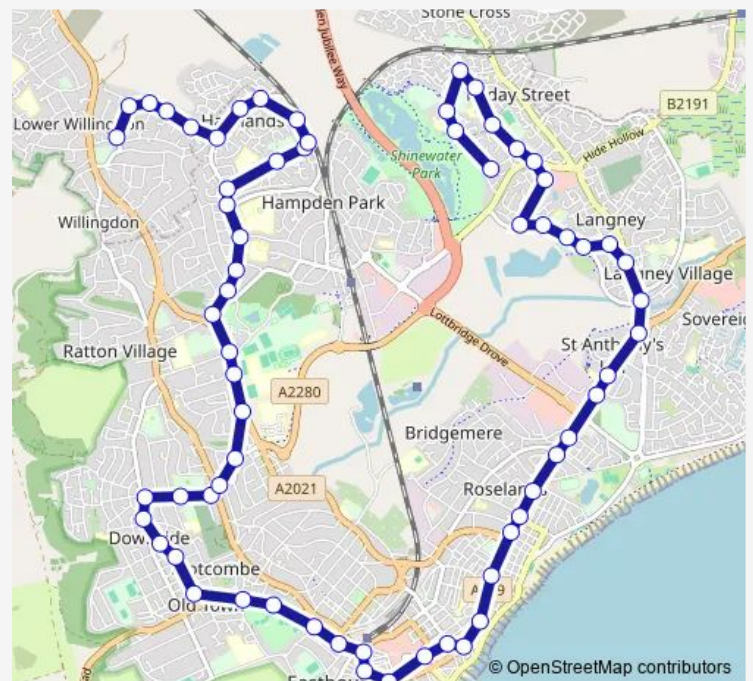

### Route schedule

Primrose Close — The Seven Sisters

Monday 05:40-21:37

Tuesday 05:40-21:37

Wednesday 05:40-21:37

Thursday 05:40-21:37

Friday 05:40-21:37

Saturday 06:15-21:37

### Route info

Direction: Primrose Close

Stops: 66

Trip Duration: 1 hour 6 min

1A — Shinewater - Hamlands

BusMaps

The Archery

Beach Road