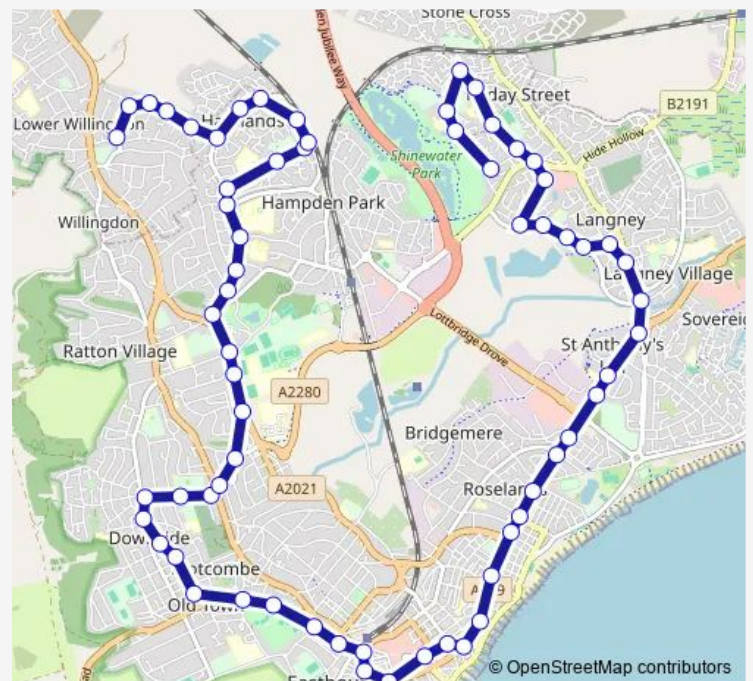

### Direction

Primrose Close — The Seven Sisters

66 stops

[Open route schedule](#)

- Primrose Close
- Bembridge Road
- The Causeway School
- Hadlow Avenue
- Alverstone Close
- Shinewater Lane
- Sorrel Drive
- Milfoil Drive
- Shopping Centre
- Linnet Close
- Chaffinch Road
- Sidcup Close
- Pembury Road Shops
- Faversham Road
- Martello Inn
- Priory Road South
- Langney Roundabout South
- Winston Crescent
- Queen's Crescent
- Alexandra Arms
- Winchelsea Road

### Route schedule

Primrose Close — The Seven Sisters

Monday	05:40-21:37
Tuesday	05:40-21:37
Wednesday	05:40-21:37
Thursday	05:40-21:37
Friday	05:40-21:37
Saturday	06:15-21:37
Sunday	07:30-19:31

### Route info

Direction: Primrose Close

Stops: 66

Trip Duration: 1 hour 6 min

1A — Shinewater - Hamlands

The Archery

Beach Road

Carlton Road