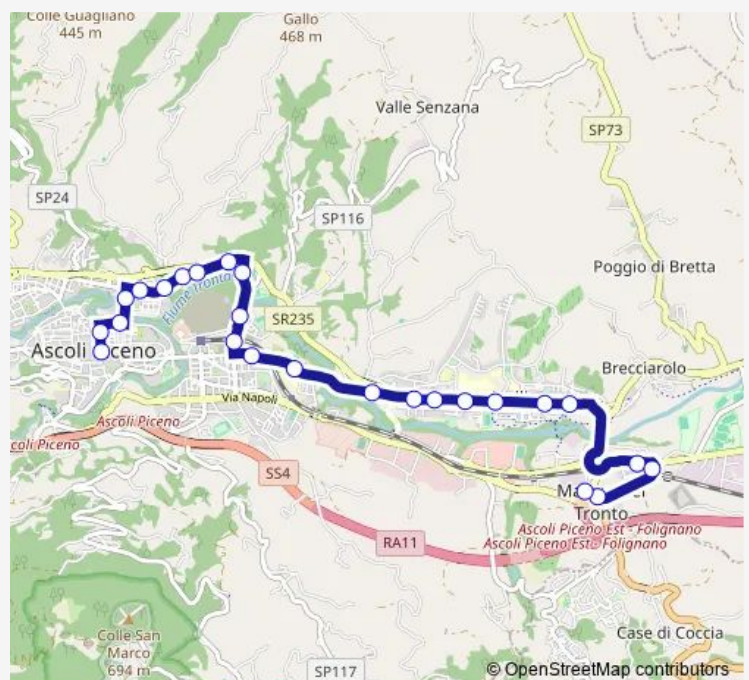

Monday 19:45-20:35

Tuesday 19:45-20:35

Wednesday 19:45-20:35

Thursday 19:45-20:35

Friday 19:45-20:35

Saturday 19:45-20:35

Sunday —

Route info

Direction: Ascoli Piceno - VIA Trieste EX-Olimpia

Stops: 25

Trip Duration: 0 hour 22 min

1a — Piazza Giacomini-Stadio-Monticelli-Marino

UP Mctc - Asse Attrezzato

Marino Scuola Elementare

Marino - Rotatoria

Marino - Bivio Stazione

Direction

Rotonda Lungotronto-Centro — Marino - Rotatoria

22 stops

[Open route schedule](#)

Rotonda Lungotronto-Centro

Ascoli Piceno - Liceo Classico

Ascoli Piceno - Pasticceria Marini

Farmacia Panata - C. Parignano

Wednesday 21:30

Thursday 21:30

Friday 21:30

Saturday 21:30

Sunday —

Route info

Direction: Rotonda Lungotronto-Centro

Stops: 22