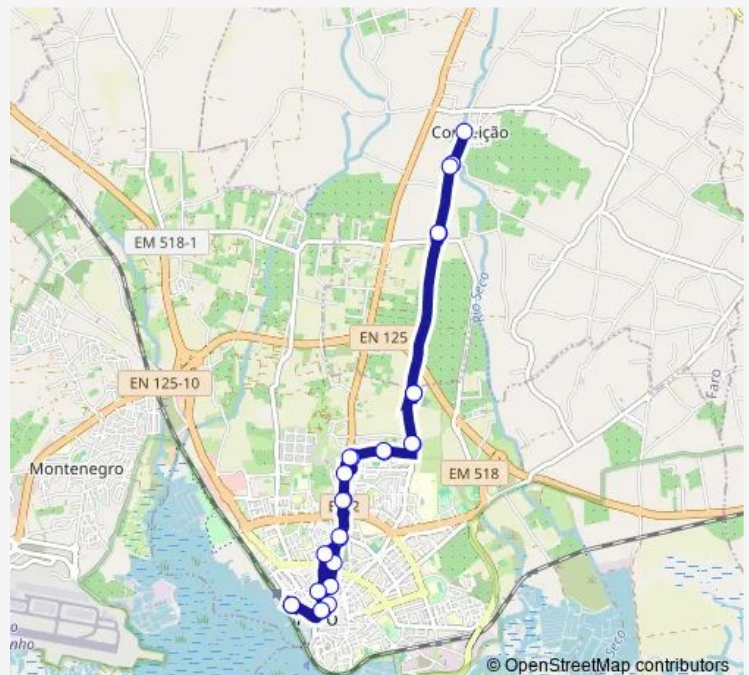

Esc. Pinheiro Rosa

Continente

Janelas de Faro

Route schedule

Terminal Rodoviário — Terminal Rodoviário

Monday 09:00-16:30

Tuesday 09:00-16:30

Wednesday 09:00-16:30

Thursday 09:00-16:30

Friday 09:00-16:30

Saturday —

Sunday —

Route info

Direction: Terminal Rodoviário

Stops: 27

Trip Duration: 0 hour 29 min

1A — R. Alportel - Continente - Conceição

Vale Carneiros

R. Alportel - Farmácia

R. Frei Lourenço S. Maria

Largo S. Pedro

R. 1º de Maio

Terminal Rodoviário

1A Bus time schedules and route maps are available in an offline PDF at [busmaps.com](https://busmaps.com). Use the [busmaps.com](https://busmaps.com) website to see live bus times, train schedule or subway schedule, and step-by-step directions for all public transit in Faro