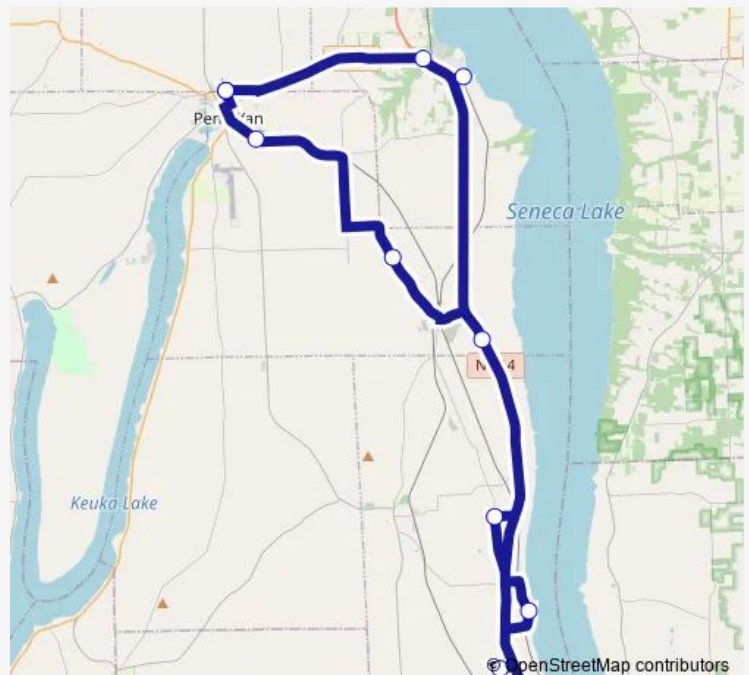

### Direction

235 North Ave — 235 North Ave

11 stops

[Open route schedule](#)

235 North Ave

SR 54 & SR 14

Perry Point Road & Transelco Drive

SR 14 & Severne Rd

### Route schedule

235 North Ave — 235 North Ave

Monday	06:15
--------	-------

Tuesday	06:15
---------	-------

Wednesday	06:15
-----------	-------

Thursday	06:15
----------	-------

Friday	06:15
--------	-------

### Route info

Direction: 235 North Ave

Stops: 11

Trip Duration: 1 hour 20 min

1a — Dundee

**Direction**

Keuka College (Hegeman Hall) — 235 North Ave

12 stops

Glenora Point

Old Lake Rd &amp; Rock Stream Rd

NY-14 &amp; Hunt Road

Perry Point Road &amp; Transelco Drive

235 North Ave