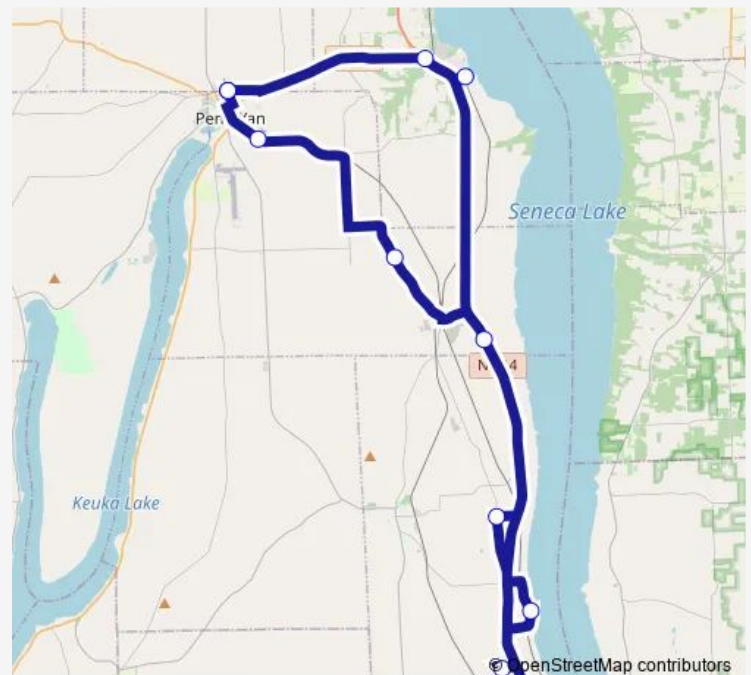

Bus 1A Dundee

[Go to website](#)

Direction

235 North Ave — 235 North Ave

11 stops

[Open route schedule](#)

235 North Ave

SR 54 & SR 14

Perry Point Road & Transelco Drive

SR 14 & Severne Rd

Old Lake Rd & Rock Stream Rd

NY-14 & Hunt Road

Glenora Point

Dundee Lakemont Rd & Lakemont Himrod Rd

Himrod Farm Supply

E Main St & Sherman St

235 North Ave

Route schedule

235 North Ave — 235 North Ave

| | |
|-----------|-------|
| Monday | 06:15 |
| Tuesday | 06:15 |
| Wednesday | 06:15 |
| Thursday | 06:15 |
| Friday | 06:15 |
| Saturday | — |
| Sunday | — |

Route info

Direction: 235 North Ave

Stops: 11

Trip Duration: 1 hour 20 min

1A — Dundee

BusMaps

Direction

Keuka College (Hegeman Hall) — 235 North Ave