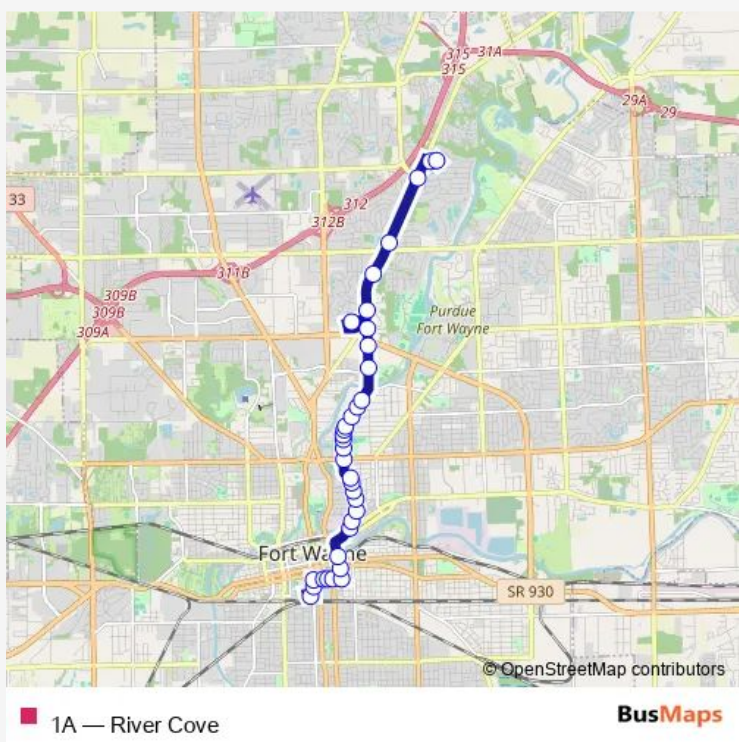

## Bus 1A River Cove

[Go to website](#)

**Direction**  
 River Cove — Central Station - Bay D  
 29 stops  
[Open route schedule](#)

- River Cove
- Clinton at Red Haw
- Clinton before Bethany (Sb)
- Washington Square (Sb)
- Bishop Dwenger High School
- Clinton before Gardenview Apartments
- Clinton at Wakefield (Sb)
- Northcrest Shopping
- Parnell near California
- Parnell at Coliseum (Sb)
- Parnell past Coliseum (Sb)
- Parnell at Ridgewood (Sb)
- Parnell past Somerset (Sb)
- Parnell at Ferguson
- Parnell at Vance (Sb)
- Parnell at Glazier (Sb)
- Parnell at Kenwood (Sb)
- Parnell at Curdes (Sb)
- Parnell at Charlotte (Sb)
- Parnell at Stadium (Sb)
- North Side High School (Sb)

Route info  
 Direction: River Cove  
 Stops: 29  
 Trip Duration: 0 hour 30 min

Parnell at State (Sb)

Parnell at St. Joe (Sb)

Main at Barr

Clinton at Berry (Sb)

Clinton at Wayne (Sb)

Clinton at Lewis (Sb)

Clinton at Douglas

Central Station - Bay D

**Direction**

Central Station - Bay M — River Cove

35 stops

[Open route schedule](#)

Central Station - Bay M

Calhoun before Douglas

Calhoun at Lewis

## Route info

Direction: Central Station - Bay M

Stops: 35

Trip Duration: 0 hour 25 min

Parnell at Ridgewood

Parnell before Coliseum

Parnell at Shopping Plaza

Northcrest Shopping