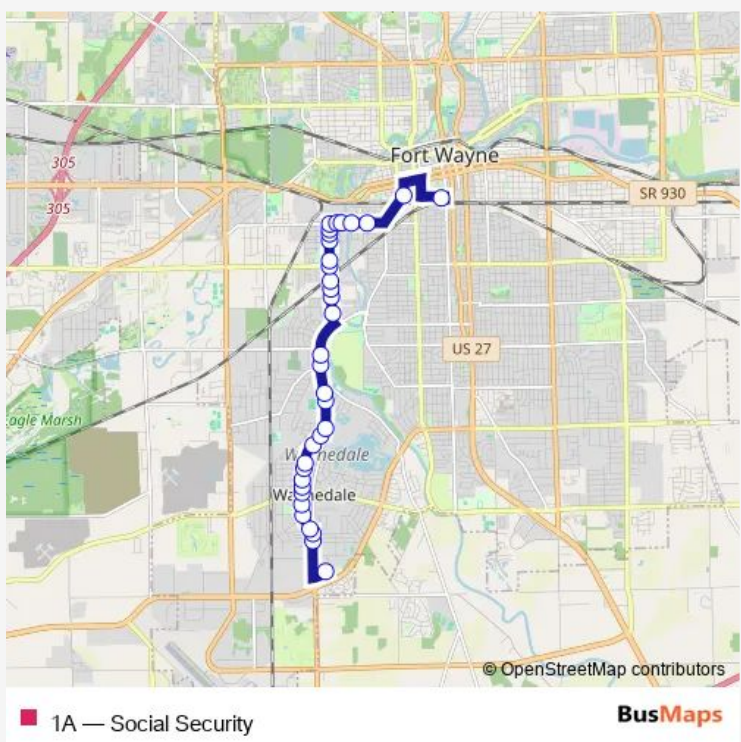

Bus 1A Social Security

[Go to website](#)

Direction
 Social Security Office — Central Station - Bay M
 34 stops
[Open route schedule](#)

- Social Security Office
- Bluffton at St. Louis (Nb)
- Bluffton at Maplewood
- Old Trail at Westward
- Old Trail at Mcarthur
- Old Trail near Kroger
- Old Trail at Lower Huntington
- Old Trail at Waynewood
- Old Trail at Fair oak
- Old Trail at Waynedale
- Old Trail at Liberty
- Prairie Grove Cemetery
- Old Trail near Bella Vista
- 1st Source Bank
- Winchester Woods Apartments
- Bluffton Rd at 3 Rivers Bank
- Bluffton at Sandpoint (Nb)
- 4301 Bluffton
- Brooklyn Ave at Foster Park Plaza (Nb)
- Brooklyn at Packard
- Goodwill Industries

Route schedule
 Social Security Office — Central Station - Bay M

Monday	06:42-16:42
Tuesday	06:42-16:42
Wednesday	06:42-16:42
Thursday	06:42-16:42
Friday	06:42-16:42
Saturday	08:42-16:42
Sunday	—

Route info
 Direction: Social Security Office
 Stops: 34
 Trip Duration: 0 hour 28 min

Taylor at Electric

Taylor near Pauline

Taylor at Thompson

Broadway at Martin

Central Station - Bay M

Direction

Central Station - Bay D — Social Security Office

34 stops

Friday 06:15-16:15

Saturday 08:15-16:15

Sunday —

Route info

Direction: Central Station - Bay D

Stops: 34

Trip Duration: 0 hour 27 min

Bluffton at Sandpoint (Sb)