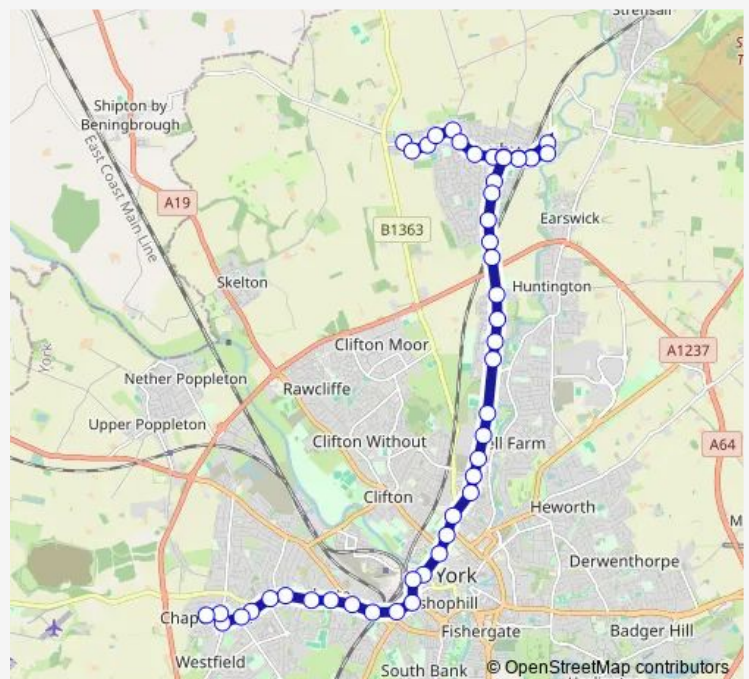

Thursday 06:54-18:22

Friday 06:54-18:22

Saturday 08:30-17:51

Sunday —

Route info

Direction: Mill Lane

Stops: 48

Trip Duration: 0 hour 57 min