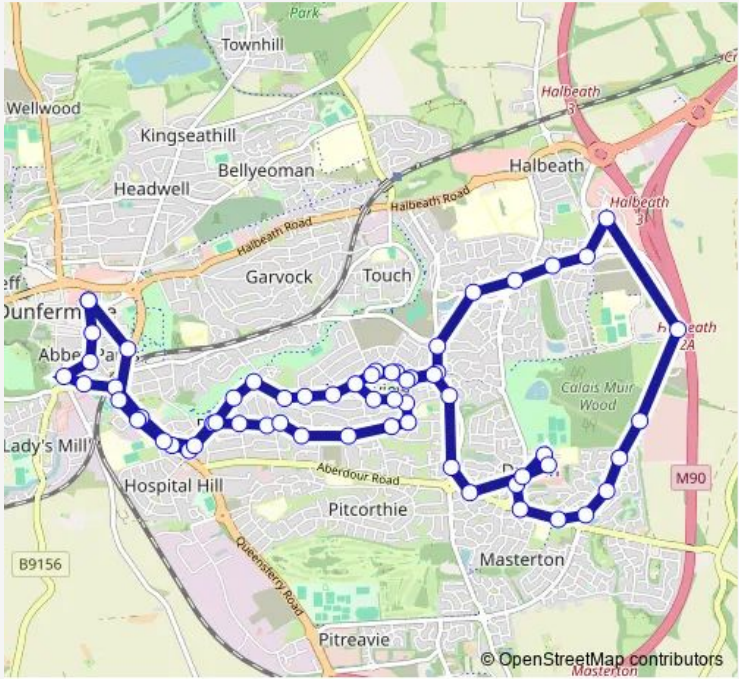

Bus 1A Dunfermline bus station - Duloch Park & Fife Leisure Park

[Go to website](#)

Direction
 James Street — James Street
 61 stops
[Open route schedule](#)

- James Street
- Park Avenue
- Reid Street
- Pittencrieff Park
- Weavers Walk
- St Leonard's Church
- St Leonard's Bus Depot
- Tollgate
- Howard Crescent
- Wallace Street
- Gorrie Street
- Wedderburn Street
- Wedderburn Place
- Aberdour Place
- Eden Road
- Don Road
- Dee Place
- Cleish Place
- Almond Road
- Abbey View
- Abbeyview Shops

Route schedule
 James Street — James Street

Monday	05:44-17:45
Tuesday	05:44-17:45
Wednesday	05:44-17:45
Thursday	05:44-17:45
Friday	05:44-17:45
Saturday	05:44-17:45
Sunday	—

Route info
 Direction: James Street
 Stops: 61
 Trip Duration: 0 hour 55 min

1A — Dunfermline bus station - Duloch Park & Fife Leisure Park **BusMaps**

Shields Road

Inchkeith Drive

Trondheim Place

Trondheim Parkway

Gipsy Lane

Braemar Drive

Birnam Gardens

Lochy Rise

Shin Way

Fife Leisure Park

Learning Campus

Amazon Way

Kyle Crescent

Deeside Place

Cromar Drive