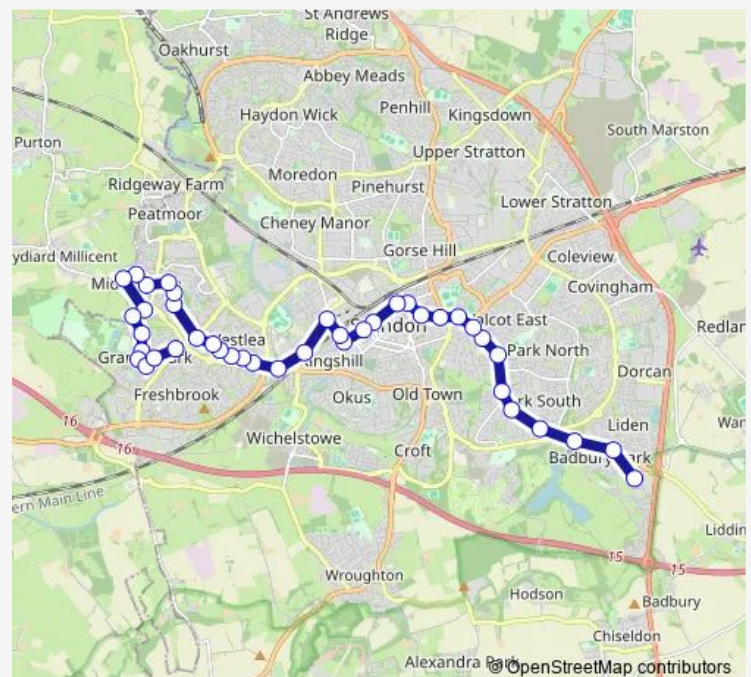

Thursday —

Friday —

Saturday 09:16-17:16

Sunday —

Route info

Direction: Orkney Close

Stops: 31

Trip Duration: 0 hour 36 min

1A — Middleleaze - Great Western Hospital

BusMaps

Padstow Road

Great Western Outlet Village

Dean Street

Emlyn Square

Farnsby Street

Commercial Road

Regent Circus

Corporation Street

Bus Station

Faringdon Road

Direction

Orkney Close — Great Western Hospital

43 stops

[Open route schedule](#)

Tuesday 06:28-23:19

Wednesday 06:28-23:19

Thursday 06:28-23:19

Friday 06:28-23:19

Saturday 06:45-23:19

Sunday 09:00-19:59

Route info

Direction: Great Western Hospital