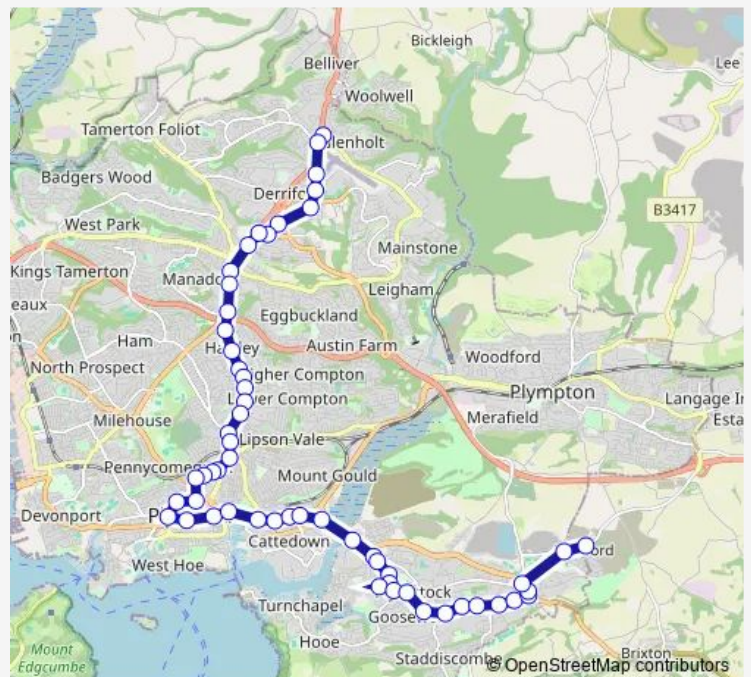

### Direction

The George P&R — Sugar Mill

40 stops

[Open route schedule](#)

The George P&R

George Junction

Runway Road

Marjon

### Route schedule

The George P&R — Sugar Mill

Monday —

Tuesday —

Wednesday —

Thursday —

Friday —

Saturday 18:55

### Route info

Direction: The George P&R

Stops: 40

Trip Duration: 0 hour 35 min

1A — Plymouth / Sherford - Tavistock - George P&R

Mutley Plain

Alton Place

Evelyn Place

**Direction**

Sherford Vale School — The George P&amp;R

50 stops

[Open route schedule](#)

Sherford Vale School

Hercules Road

Elburton Hotel

Doreena Road