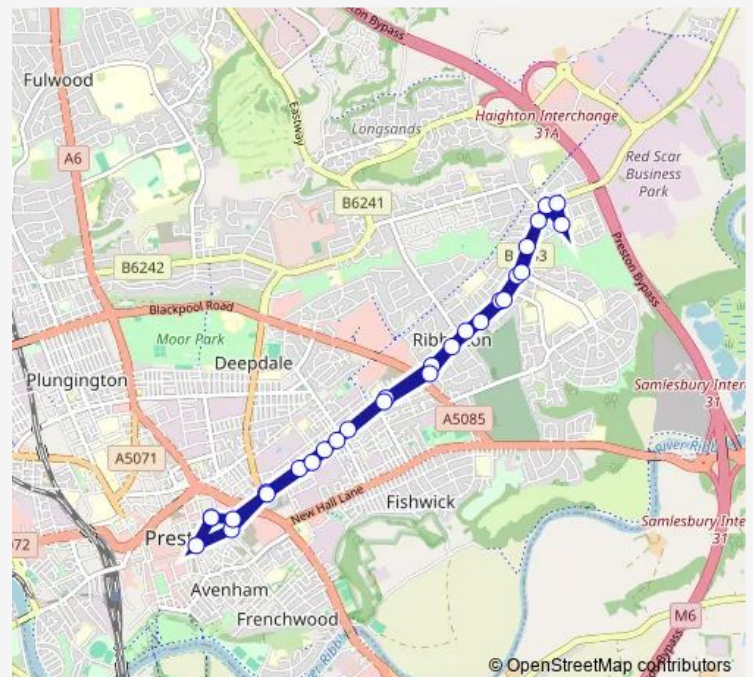

### Direction

Bus Station — Bus Station

28 stops

[Open route schedule](#)

- Bus Station
- Lancaster Road
- Pole Street
- H M Prison
- Swan Street
- Gillett Street
- Skeffington Road
- Acregate Lane
- Morris Road
- Cromwell Road
- Ribble Lodge
- Chatburn Road
- Sion Hill
- Clock Garage
- Grange Place
- Longridge Road
- Tesco Metro
- Chatburn Rd
- Ribble Lodge
- Cemetery Gates
- Cromwell Road

### Route schedule

Bus Station — Bus Station

Monday	07:05-23:05
Tuesday	07:05-23:05
Wednesday	07:05-23:05
Thursday	07:05-23:05
Friday	07:05-23:05
Saturday	07:10-23:05
Sunday	07:20-21:10

### Route info

Direction: Bus Station

Stops: 28

Trip Duration: 0 hour 30 min

1A — Preston - Longridge

Blackpool Road

Acregate Lane

Skeffington Road

## Route info

Direction: Bus Station

Stops: 30

Trip Duration: 0 hour 27 min

Skeffington Road

Swan Street

H M Prison

Percy Street