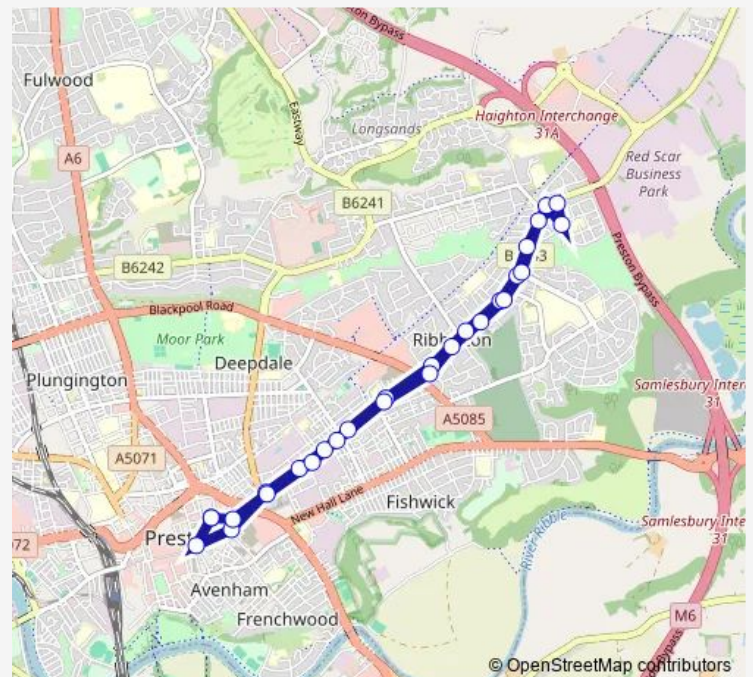

Route schedule

Bus Station — Bus Station

Monday	07:05-23:05
Tuesday	07:05-23:05
Wednesday	07:05-23:05
Thursday	07:05-23:05
Friday	07:05-23:05
Saturday	07:10-23:05
Sunday	07:20-21:10

Route info

Direction: Bus Station

Stops: 28

Trip Duration: 0 hour 35 min

1A — Preston - Longridge

Blackpool Road

Acregate Lane

Skeffington Road

Swan Street

H M Prison

Percy Street

Bus Station

Direction

Bus Station — Bus Station

30 stops

[Open route schedule](#)

Bus Station

Lancaster Road

Route info

Direction: Bus Station

Stops: 30

Trip Duration: 0 hour 27 min

Skeffington Road

Swan Street

H M Prison

Percy Street