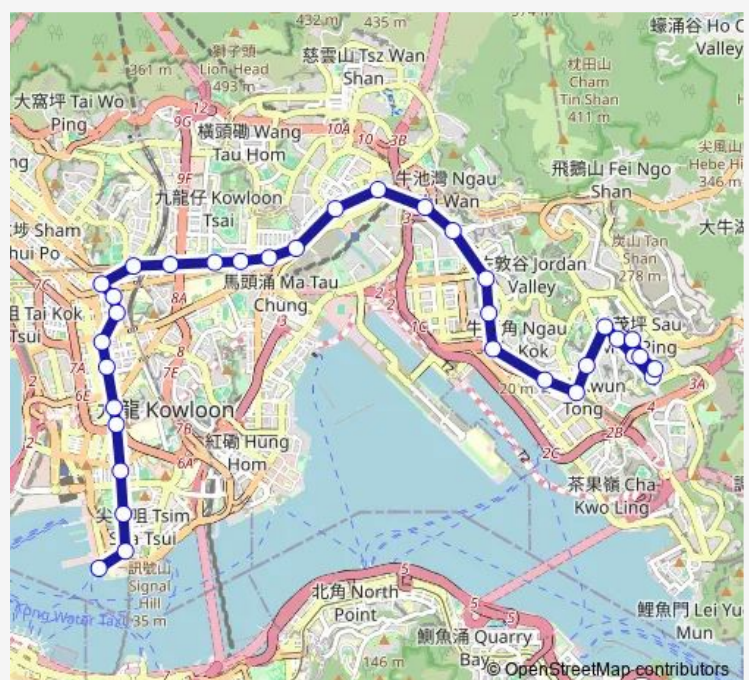

[Ctb] Ting FU Street, Kwun Tong Road | [Kmb+Ctb] Ting FU Street, Kwun Tong /
 Ting FU Street, Kwun Tong Road | [Kmb] Ting FU Street, Kwun Tong

[Ctb] Lower Ngau TAU KOK Estate, Kwun Tong Road | [Kmb] Lower Ngau TAU KOK Estate

[Ctb] Telford Gardens, Kwun Tong Road | [Kmb] Telford Gardens

Route schedule

[Kmb] SAU MAU Ping (Central) BUS Terminus — [Ctb] Tsim SHA Tsui (Star Ferry) | [Kmb] Star Ferry

Monday	05:15-21:40
Tuesday	05:15-21:40
Wednesday	05:15-21:40
Thursday	05:15-21:40
Friday	05:15-21:40
Saturday	05:15-22:40
Sunday	05:15-21:40

Route info

Direction: [Kmb] SAU MAU Ping (Central) BUS Terminus

Stops: 34

Trip Duration: 0 hour 57 min

1a — SAU MAU Ping (Central) - Star Ferry

[Kmb+Ctb] Kowloon BAY Station/
Kowloon BAY Station, Kwun Tong Road|[Kmb] Kowloon BAY Station