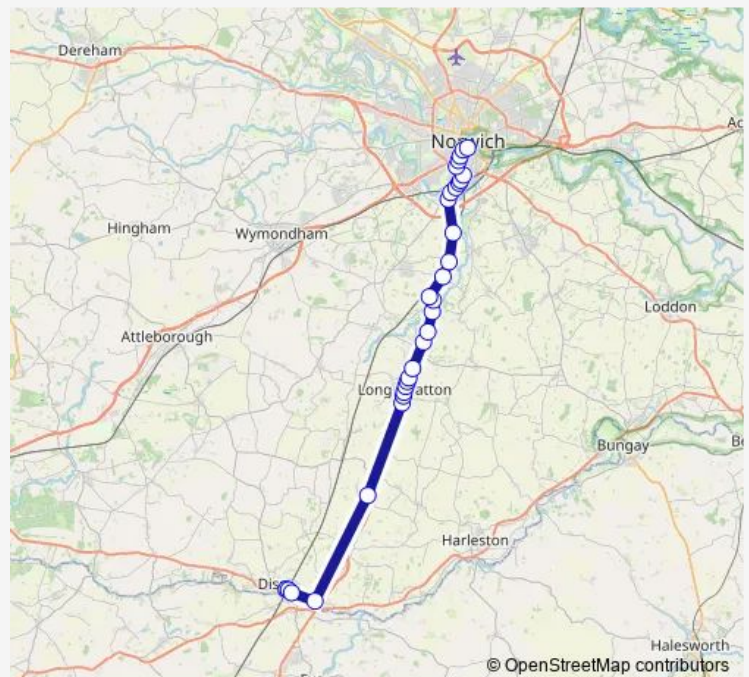

Sugarbeat Eating House

Hall

Ipswich Road Tesco

Route schedule

Rail Station — Bus Station

Monday —

Tuesday —

Wednesday —

Thursday —

Friday —

Saturday 14:40

Sunday 14:40

Route info

Direction: Rail Station

Stops: 31

Trip Duration: 0 hour 58 min

■ 1A — Norwich - Long Stratton - Tivetshall - Diss

BusMaps

Marsh Harrier Inn

Fountains Road

Bessemer Road

Robin Hood Road

Sandy Lane

Harford Manor School

Campus

Ipswich Grove

St Stephens Square

Bus Station

Direction

Bus Station — Bus Station

40 stops

[Open route schedule](#)