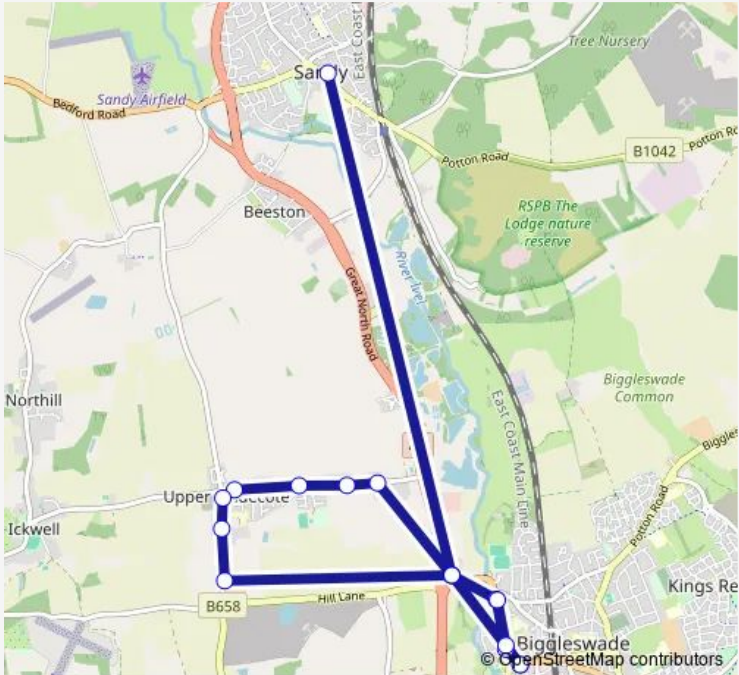

Bus 1A Biggleswade - Tempsford - Sandy - Langford - Biggleswade

[Go to website](#)

Direction
 Bus Station — Sainsbury's
 33 stops
[Open route schedule](#)

- Bus Station
- Blunham Road
- Kayser Court
- Eldon Way
- Broom Turn
- Greenacres
- Langford Road Farm
- Ivel Cottages
- East Road
- Lower School
- Pound Close
- Prospect Road
- Windsor Way
- Jubilee Lane
- Bentley Close
- Flexmore Way
- Southland Rise
- Ivel Close
- Garage
- Pound Close
- Lower School

Route schedule
 Bus Station — Sainsbury's

Monday	—
Tuesday	09:46
Wednesday	—
Thursday	—
Friday	—
Saturday	—
Sunday	—

Route info
 Direction: Bus Station
 Stops: 33
 Trip Duration: 0 hour 27 min

1A — Biggleswade - Tempsford - Sandy - Langford - Biggleswade **BusMaps**