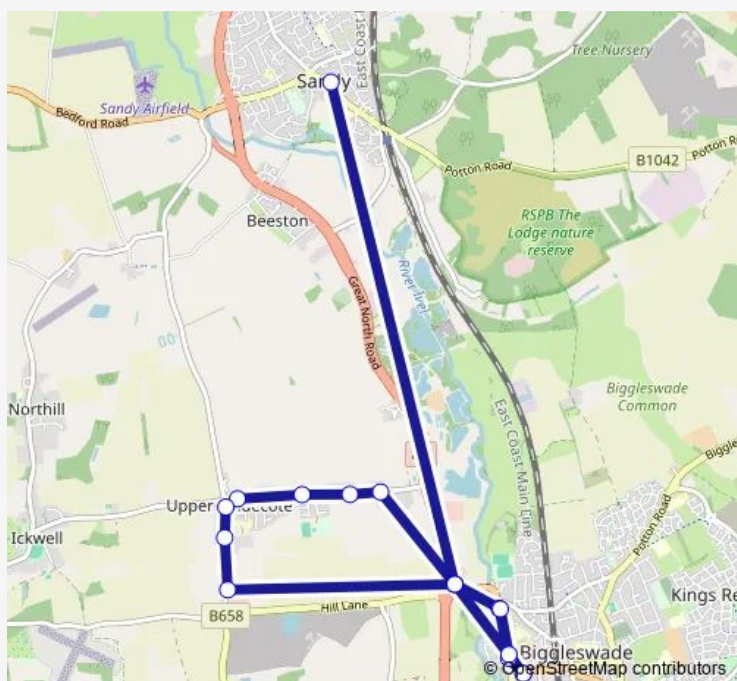

Bus 1A Biggleswade - Tempsford - Sandy - Langford - Biggleswade

[Go to website](#)

Direction

Bus Station — Sainsbury's

33 stops

[Open route schedule](#)

- Bus Station
- Blunham Road
- Kayser Court
- Eldon Way
- Broom Turn
- Greenacres
- Langford Road Farm
- Ivel Cottages
- East Road
- Lower School
- Pound Close
- Prospect Road
- Windsor Way
- Jubilee Lane
- Bentley Close
- Flexmore Way
- Southland Rise
- Ivel Close
- Garage
- Pound Close
- Lower School

Route schedule

Bus Station — Sainsbury's

Monday	—
Tuesday	09:46
Wednesday	—
Thursday	—
Friday	—
Saturday	—
Sunday	—

Route info

Direction: Bus Station

Stops: 33

Trip Duration: 0 hour 27 min

1A — Biggleswade - Tempsford - Sandy - Langford - Biggleswade

Bus Station

Ivel Gardens

Ivel Bury

Sainsbury's

Direction

Market Square — Bus Station

45 stops

[Open route schedule](#)