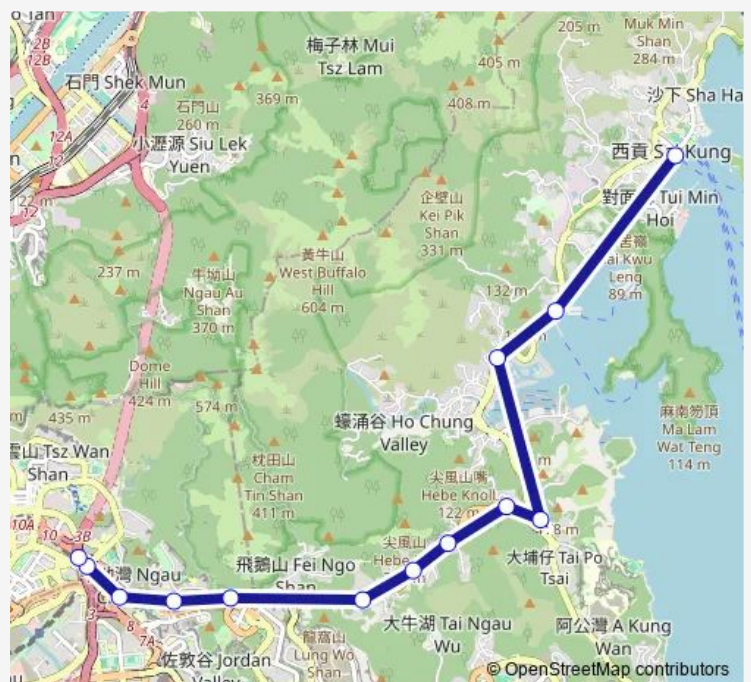

CLEAR WATER BAY ROAD, OPPOSITE GOOD HOPE SCHOOL

Choi WAN Commercial Complex, Clear Water BAY Road|Choi WAN Commercial Complex, Clear Water BAY Road|Choi WAN Commercial Complex, Clear Water BAY Road

Clear Water BAY Road (Westbound), AT THE LAY-BY Outside Hung Shek House, Ping Shek Estate|Clear Water BAY Road, Outside Tsuen Shek House, Ping Shek Estate|Clear Water BAY Road (Westbound), AT THE LAY-BY Outside Hung Shek House, Ping Shek Estate|Clear Water BAY Road, Near Tsuen Shek House, Ping Shek Estate

Hammer Hill Road (Southbound Section Between Lung Cheung Road AND Choi Hung Roundabout)

**Route schedule**

FUK MAN Road Public Light BUS Terminus, Outside King WAH Building — DIAMOND HILL (CHOI HUNG ROAD) PUBLIC TRANSPORT INTERCHANGE

Monday	05:50
Tuesday	05:50
Wednesday	05:50
Thursday	05:50
Friday	05:50
Saturday	05:50
Sunday	05:50

**Route info**

Direction: FUK MAN Road Public Light BUS Terminus, Outside King WAH Building

Stops: 13

Trip Duration: 0 hour 21 min

## Route info

Direction: SAI KUNG NORTH PUBLIC TRANSPORT INTERCHANGE

Stops: 13

Trip Duration: 0 hour 19 min