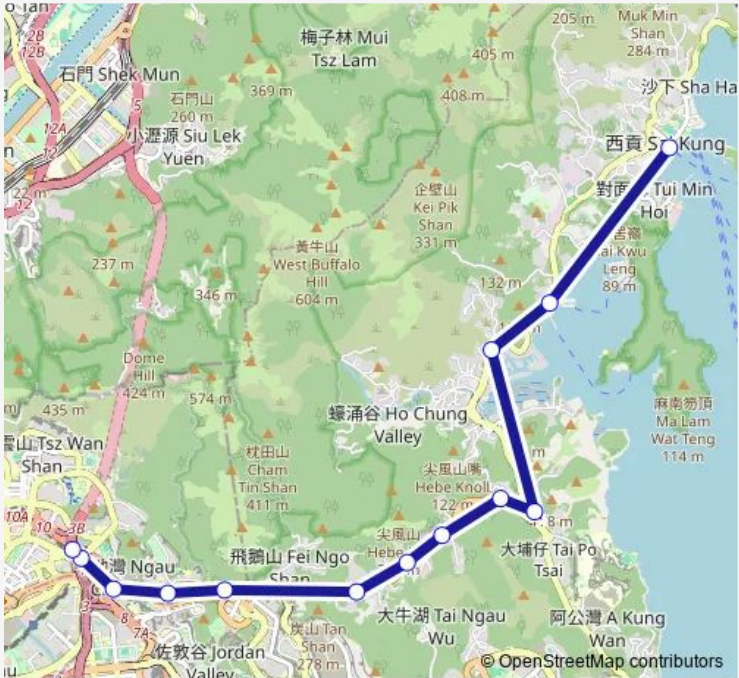

Clear Water BAY Road, Outside Tsuen Shek House, Ping Shek Estate|Clear Water BAY Road (Westbound), AT THE LAY-BY Outside Hung Shek House, Ping Shek Estate|Clear Water BAY Road (Westbound), AT THE LAY-BY Outside Hung Shek House, Ping Shek Estate|Clear Water BAY Road, Near Tsuen Shek House, Ping Shek Estate|Clear Water BAY Road, Near Tsuen Shek House, Ping Shek Estate

Route schedule

FUK MAN Road Public Light BUS Terminus, Outside King WAH Building — Diamond Hill (Choi Hung Road) Public Transport Interchange

Monday	05:50
Tuesday	05:50
Wednesday	05:50
Thursday	05:50
Friday	05:50
Saturday	05:50
Sunday	05:50

Route info

Direction: FUK MAN Road Public Light BUS Terminus, Outside King WAH Building

Stops: 13

Trip Duration: 0 hour 26 min

Hammer Hill Road (Southbound Section Between Lung
Cheung Road AND Choi Hung Roundabout)

Diamond Hill (Choi Hung Road) Public Transport Inter-
change

Direction

SAI Kung North Public Transport Interchange — Diamond Hill (Choi Hung Road) Public Transport Interchange

13 stops

[Open route schedule](#)