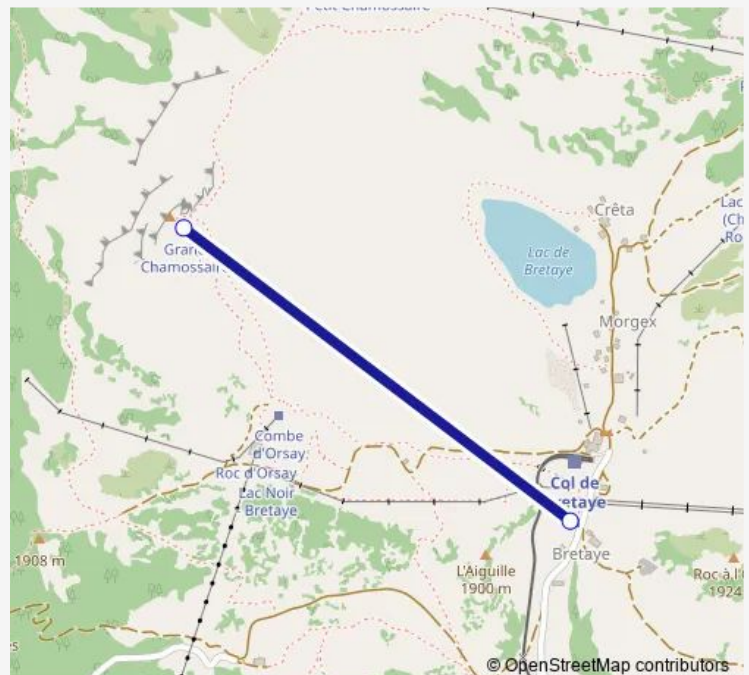

Cable car 4002 SL 4002

[Go to website](#)

Direction

Chamossaire Vd — Col-de-Bretaye (télésiège)

2 stops

[Open route schedule](#)

Chamossaire Vd

Col-de-Bretaye (télésiège)

Route schedule

Chamossaire Vd — Col-de-Bretaye (télésiège)

| | |
|-----------|-------|
| Monday | 08:30 |
| Tuesday | 08:30 |
| Wednesday | 08:30 |
| Thursday | 08:30 |
| Friday | 08:30 |
| Saturday | 08:30 |
| Sunday | 08:30 |

Route info

Direction: Chamossaire Vd

Stops: 2

Trip Duration: 0 hour 7 min

4002 — SL 4002

4002 Cable car time schedules and route maps are available in an offline PDF at busmaps.com. Use the busmaps.com website to see live bus times, train schedule or subway schedule, and step-by-step directions for all public transit in Aigle