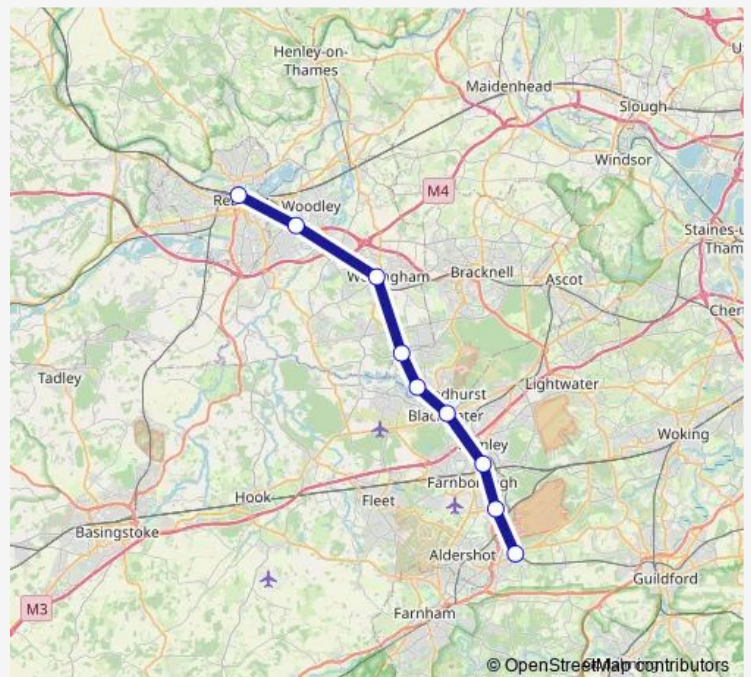

### Direction

Reading — Ash

9 stops

[Open route schedule](#)

Reading

Earley

Wokingham

Crowthorne

Sandhurst

Blackwater

Farnborough North

North Camp

Ash

### Route schedule

Reading — Ash

Monday —

Tuesday —

Wednesday —

Thursday —

Friday —

Saturday —

### Route info

Direction: Reading

Stops: 9

Trip Duration: 0 hour 36 min

■ Gw:Rdg->Ash — GW train service from RDG to Ash

Gw:Rdg->Ash Rail time schedules and route maps are available in an offline PDF at busmaps.com. Use the busmaps.com website to see live bus times, train schedule or subway schedule, and step-by-step directions for all public transit in Wokingham