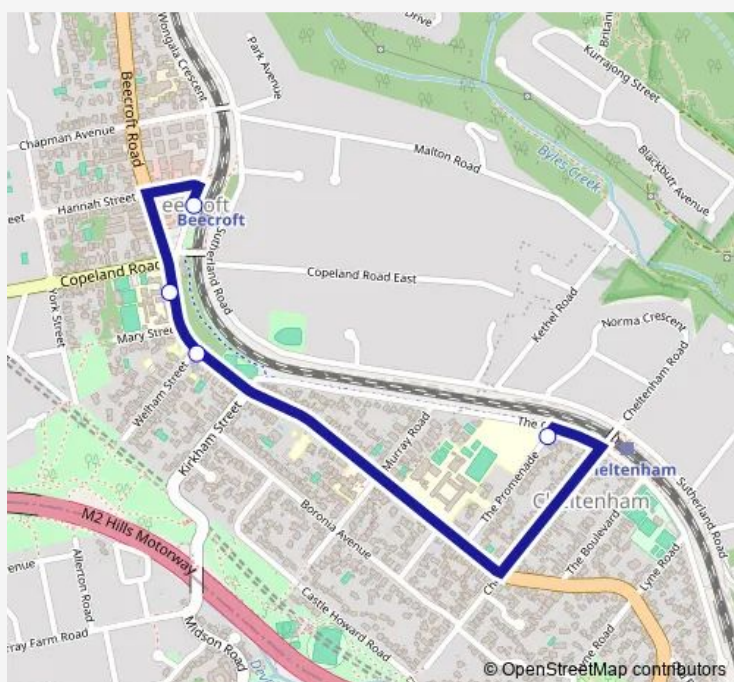

School Bus 3637 Cheltenham Girls HS to Beecroft Station

[Go to website](#)

Direction

Cheltenham Girls High School, The Promenade —
Beecroft Station, Wongala Cres

4 stops

[Open route schedule](#)

Cheltenham Girls High School, The Promenade

Beecroft Rd At Welham St

Beecroft Public School, Beecroft Rd

Beecroft Station, Wongala Cres

Route schedule

Cheltenham Girls High School, The Promenade —
Beecroft Station, Wongala Cres

Monday	15:20
Tuesday	15:20
Wednesday	15:20
Thursday	15:20
Friday	15:20
Saturday	—
Sunday	—

Route info

Direction: Cheltenham Girls High School, The Promenade

Stops: 4

Trip Duration: 0 hour 10 min

3637 School Bus time schedules and route maps are available in an offline PDF at busmaps.com. Use the busmaps.com website to see live bus times, train schedule or subway schedule, and step-by-step directions for all public transit in Parramatta