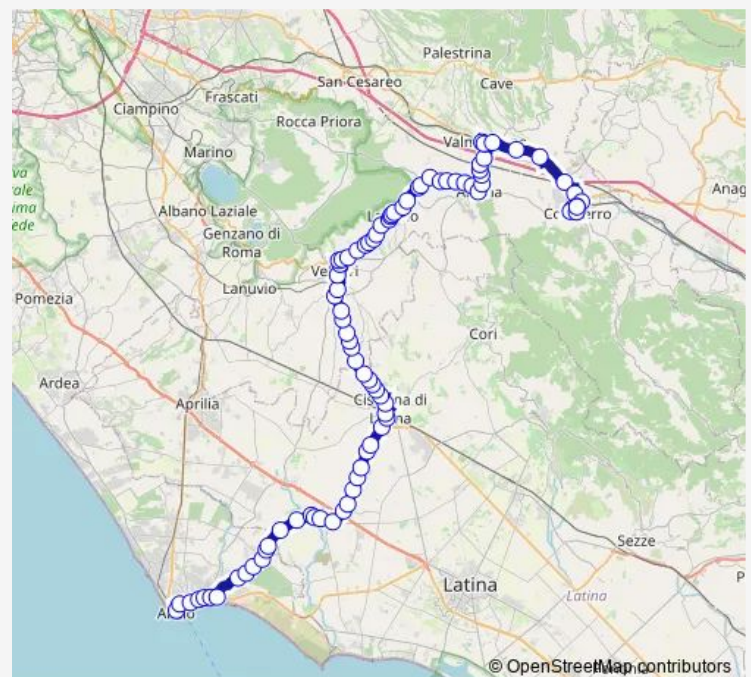

### Route schedule

Anzio | Ist, Colonna Gatti # f2911 — Colferro | Largo Oberdan # f4935

Monday 13:15-17:45

Tuesday 13:15-17:45

Wednesday 13:15-17:45

Thursday 13:15-17:45

Friday 13:15-17:45

Saturday 13:20

### Route info

Direction: Anzio | Ist, Colonna Gatti # f2911

Stops: 88

Trip Duration: 2 hour 3 min

Anzio - Colferro # Cf11d

Cisterna | Via Nettuno Via S. M. Goretti # f13447

Cisterna | Via Nettuno Via Reynolds # f13448