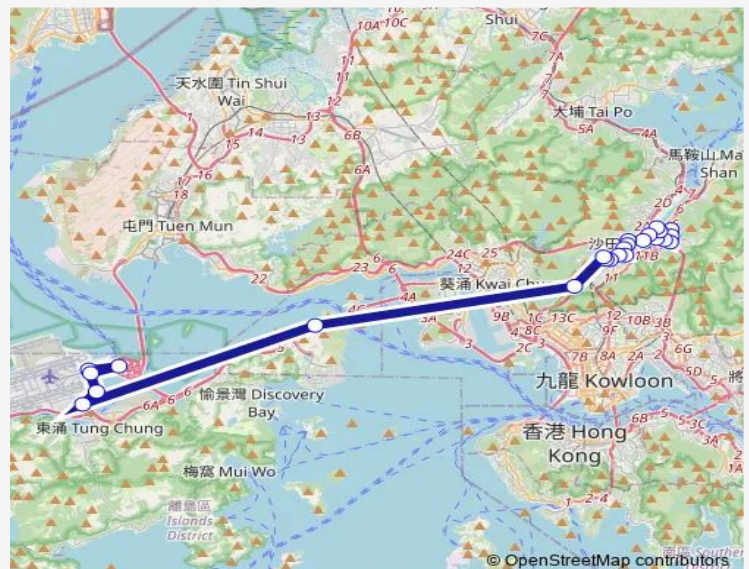

### Route info

Direction: [Kmb+Ctb] Shek MUN Estate BUS Terminus/<Br>Shek MUN Estate[[Kmb] Shek MUN Estate BUS Terminus[[Lwb] Shek MUN BUS Terminus

Stops: 24

Trip Duration: 1 hour 34 min

[Ctb] Royal Park Hotel, PAK HOK Ting Street[[Kmb] Royal Park Hotel][Lwb] Royal Park Hotel