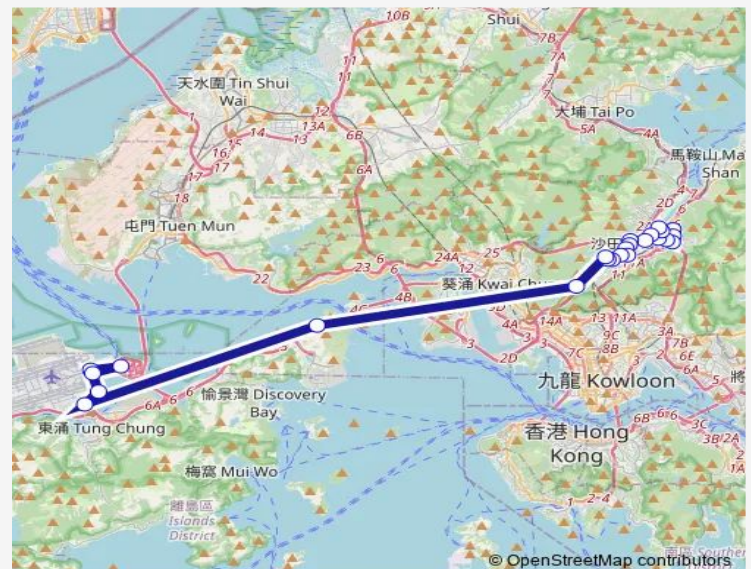

Monday 07:05

Tuesday 07:05

Wednesday 07:05

Thursday 07:05

Friday 07:05

Saturday —

Sunday —

Route info

Direction: [Kmb+Ctb] Shek MUN Estate BUS Terminus/
Shek MUN Estate[[Kmb] Shek MUN Estate BUS Terminus[[Lwb] Shek MUN BUS Terminus

Stops: 24

Trip Duration: 1 hour 33 min

[Ctb] Royal Park Hotel, PAK HOK Ting Street[[Kmb] Royal Park Hotel][Lwb] Royal Park Hotel