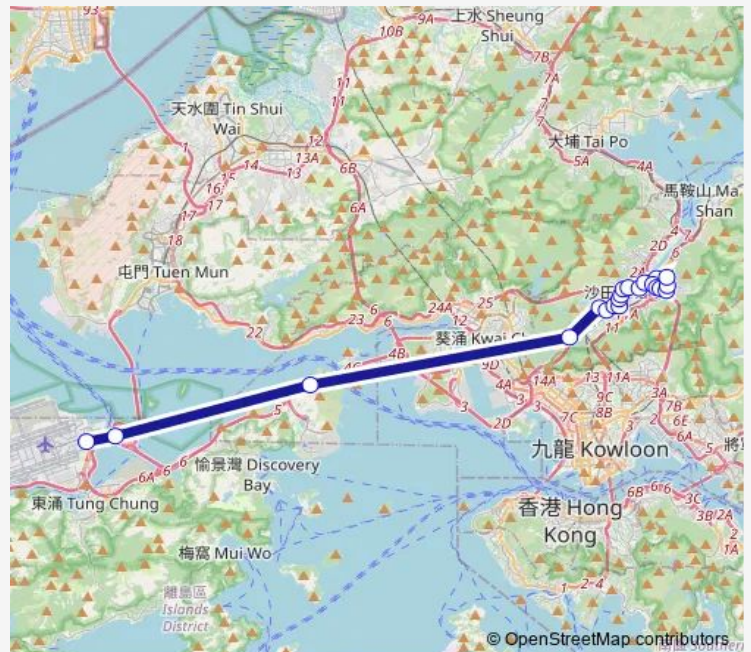

[Ctb] Tsing SHA Highway BUS-BUS Interchange[[Kmb] Tsing SHA Highway Bbi[[Lwb] Tsing SHA Highway Bbi

[Ctb] TAI WAI Market, MEI TIN Road[[Kmb+Ctb] TAI WAI Market/
Tai WAI Market, MEI TIN Road[[Kmb] TAI WAI Market[[Lwb] TAI WAI Market

[Ctb] TAI WAI Station, CHE Kung MIU Road[[Kmb+Ctb] TAI WAI BBI - TAI WAI Station/
Tai WAI Station, CHE Kung MIU Road[[Kmb] TAI WAI BBI - TAI WAI Station[[Lwb] TAI WAI BBI - TAI WAI Station

[Ctb] CHE Kung Temple, CHE Kung MIU Road[[Kmb+Ctb] CHE Kung Temple/
Che Kung Temple, CHE Kung MIU Road[[Kmb] CHE Kung Temple[[Lwb] CHE Kung Temple

[Ctb] Chun Shek Estate, CHE Kung MIU Road[[Kmb+Ctb] Chun Shek Estate/
Chun Shek Estate, CHE Kung MIU Road[[Kmb] Chun Shek Estate[[Lwb] Chun Shek Estate

[Kmb] Hong Kong Heritage Museum[[Lwb] Hong Kong Heritage Museum

Route schedule

[Ctb] Airport (Ground Transportation Centre)[Lwb] Airport (GTC) BUS Terminus — [Kmb+Ctb] Shek MUN Estate BUS Terminus/
Shek MUN Estate[[Kmb] Shek MUN Estate BUS Terminus[[Lwb] Shek MUN BUS Terminus

Monday	05:35-23:40
Tuesday	05:35-23:40
Wednesday	05:35-23:40
Thursday	05:35-23:40
Friday	05:35-23:40
Saturday	05:35-23:40
Sunday	05:35-23:40

Route info

Direction: [Ctb] Airport (Ground Transportation Centre)[Lwb] Airport (GTC) BUS Terminus

Stops: 21

Trip Duration: 1 hour 26 min

■ A41 — Shek MUN Estate - Airport (Ground Transportation Centre)