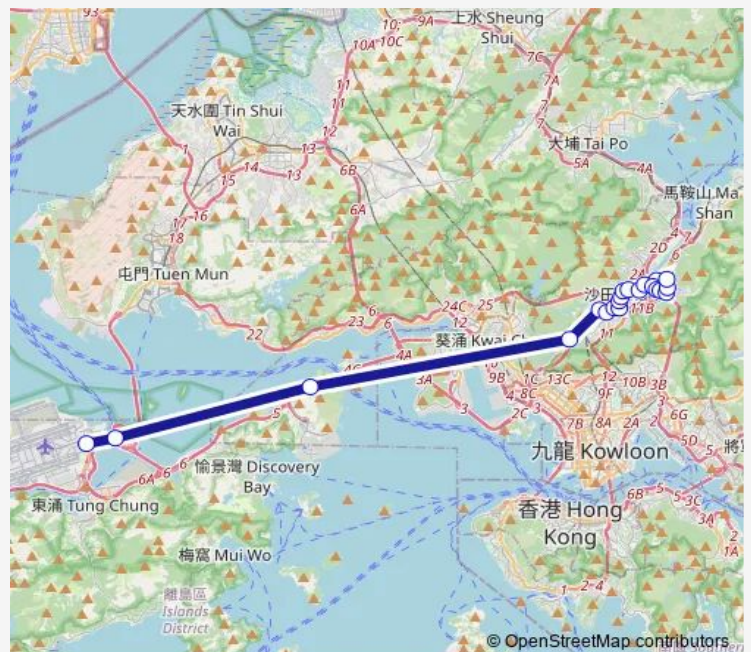

[Ctb] Tsing SHA Highway BUS-BUS Interchange[[Kmb] Tsing SHA Highway Bbi[[Lwb] Tsing SHA Highway Bbi

[Ctb] TAI WAI Market, MEI TIN Road[[Kmb+Ctb] TAI WAI Market/
Tai WAI Market, MEI TIN Road[[Kmb] TAI WAI Market[[Lwb] TAI WAI Market

[Ctb] TAI WAI Station, CHE Kung MIU Road[[Kmb+Ctb] TAI WAI BBI - TAI WAI Station/
Tai WAI Station, CHE Kung MIU Road[[Kmb] TAI WAI BBI - TAI WAI Station[[Lwb] TAI WAI BBI - TAI WAI Station

[Ctb] CHE Kung Temple, CHE Kung MIU Road[[Kmb+Ctb] CHE Kung Temple/
Che Kung Temple, CHE Kung MIU Road[[Kmb] CHE Kung Temple[[Lwb] CHE Kung Temple

[Ctb] Chun Shek Estate, CHE Kung MIU Road[[Kmb+Ctb] Chun Shek Estate/
Chun Shek Estate, CHE Kung MIU Road[[Kmb] Chun Shek Estate[[Lwb] Chun Shek Estate

[Kmb] Hong Kong Heritage Museum[[Lwb] Hong Kong Heritage Museum

Route schedule

[Ctb] Airport (Ground Transportation Centre)[Lwb] Airport (GTC) BUS Terminus — [Kmb+Ctb] Shek MUN Estate BUS Terminus/
Shek MUN Estate[[Kmb] Shek MUN Estate BUS Terminus[[Lwb] Shek MUN BUS Terminus

Monday	05:35-23:40
Tuesday	05:35-23:40
Wednesday	05:35-23:40
Thursday	05:35-23:40
Friday	05:35-23:40
Saturday	05:35-23:40
Sunday	05:35-23:40

Route info

Direction: [Ctb] Airport (Ground Transportation Centre)[Lwb] Airport (GTC) BUS Terminus

Stops: 21

Trip Duration: 1 hour 27 min

■ A41 — Shek MUN Estate - Airport (Ground Transportation Centre)