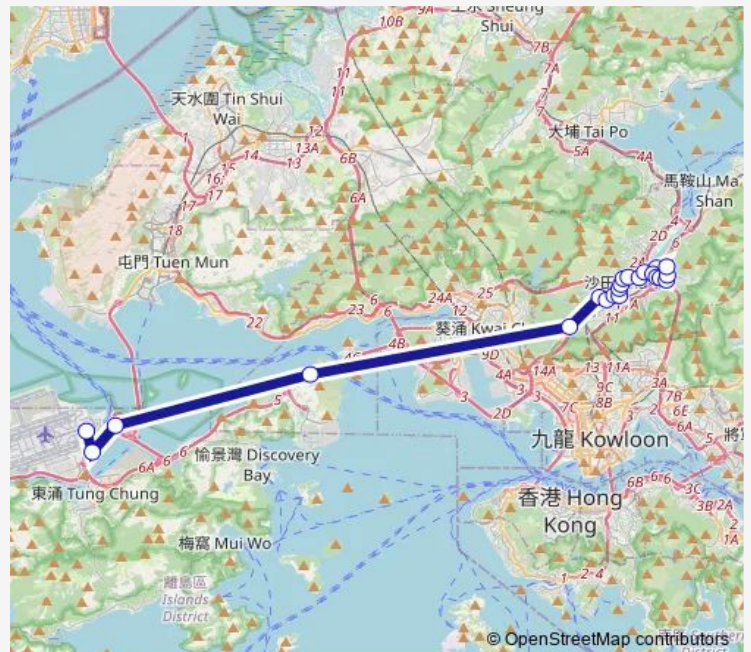

[Ctb] Lantau Link BUS-BUS Interchange[[Lwb+Ctb] Lantau Link Interchange/
Lantau Link BUS-BUS Interchange[[Lwb] Lantau Link Interchange

[Ctb] Tsing SHA Highway BUS-BUS Interchange[[Kmb] Tsing SHA Highway Bbi[[Lwb] Tsing SHA Highway Bbi

[Ctb] TAI WAI Market, MEI TIN Road[[Kmb+Ctb] TAI WAI Market/
Tai WAI Market, MEI TIN Road[[Kmb] TAI WAI Market[[Lwb] TAI WAI Market

[Ctb] TAI WAI Station, CHE Kung MIU Road[[Kmb+Ctb] TAI WAI BBI - TAI WAI Station/
Tai WAI Station, CHE Kung MIU Road[[Kmb] TAI WAI BBI - TAI WAI Station[[Lwb] TAI WAI BBI - TAI WAI Station

[Ctb] CHE Kung Temple, CHE Kung MIU Road[[Kmb+Ctb] CHE Kung Temple/
Che Kung Temple, CHE Kung MIU Road[[Kmb] CHE Kung Temple[[Lwb] CHE Kung Temple

Route schedule

[Ctb] Airport (Ground Transportation Centre)[Lwb] Airport (GTC) BUS Terminus — [Kmb+Ctb] Shek MUN Estate BUS Terminus/
Shek MUN Estate[[Kmb] Shek MUN Estate BUS Terminus][Lwb] Shek MUN BUS Terminus

Monday	17:20-18:00
Tuesday	17:20-18:00
Wednesday	17:20-18:00
Thursday	17:20-18:00
Friday	17:20-18:00
Saturday	—
Sunday	—

Route info

Direction: [Ctb] Airport (Ground Transportation Centre)[Lwb] Airport (GTC) BUS Terminus

Stops: 22

Trip Duration: 1 hour 17 min

■ A41 — Airport (Ground Transportation Centre) - Shek MUN Estate (VIA Civil Aviation Department)