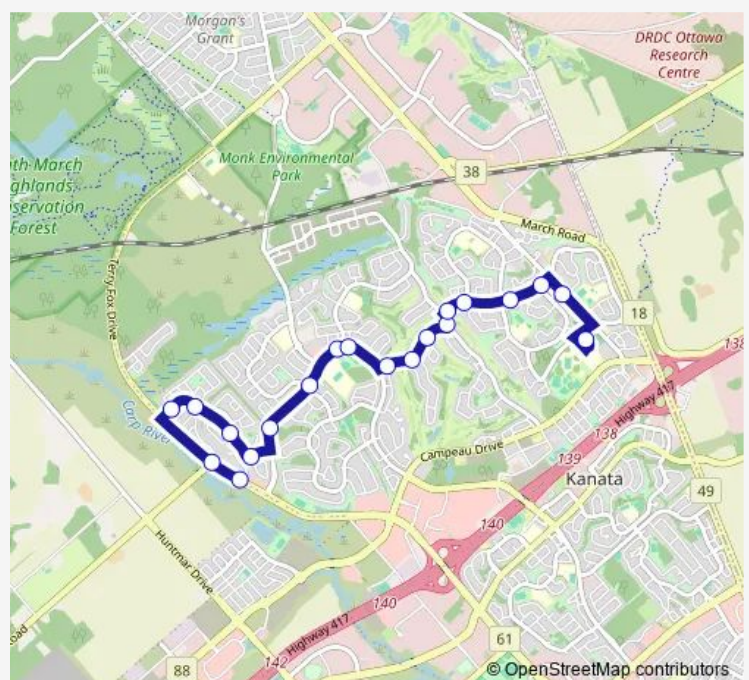

Kanata / Walden

Kanata / Walden

Kanata / Keyrock

KANATA / KIRKLAND

HUNTSVILLE / INGERSOLL

HUNTSVILLE / DRUMHELLER

HUNTSVILLE / ESCARPMENT

HUNTSVILLE / ESCARPMENT

### Route schedule

Parkway / Earl OF March H.S. — HUNTSVILLE / ESCARPMENT

Monday	15:09
Tuesday	15:09
Wednesday	15:09
Thursday	15:09
Friday	15:09
Saturday	—
Sunday	—

### Route info

Direction: Parkway / Earl OF March H.S.

Stops: 20

Trip Duration: 0 hour 16 min

**Direction**

TERRY FOX / TILLSONBURG — Parkway / Earl OF March H.S.

20 stops

[Open route schedule](#)