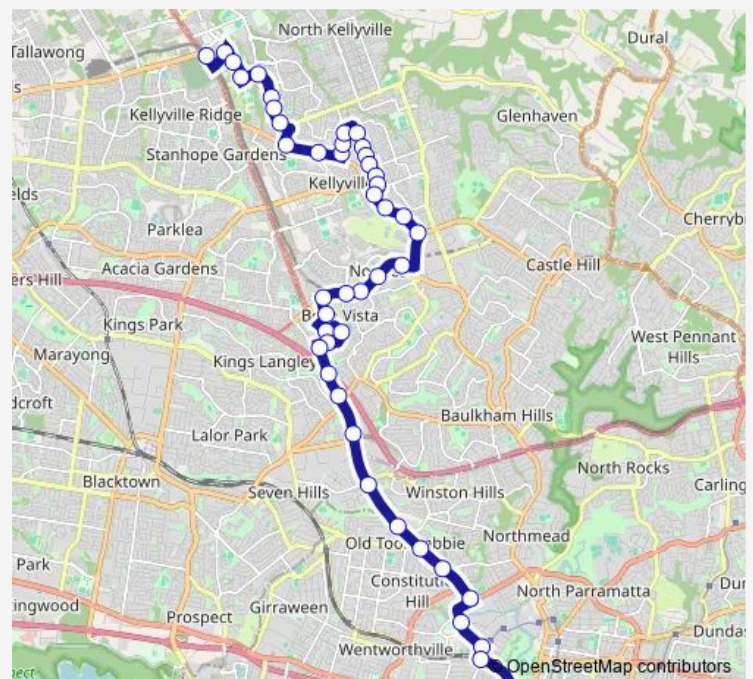

Glenrowan Av Opp Mediati Av

Glenrowan Av Opp Hart Pl

Windsor Rd After Wrights Rd

Windsor Rd Opp 89

Route schedule

Rouse Hill Station, North West Twy — Parramatta Station, Stand A1

Monday 04:35-22:35

Tuesday 04:35-22:35

Wednesday 04:35-22:35

Thursday 04:35-22:35

Friday 04:35-22:35

Saturday 07:50-21:53

Sunday 07:50-19:52

Route info

Direction: Rouse Hill Station, North West Twy

Stops: 46

Trip Duration: 1 hour 1 min

664 — Parramatta to Rouse Hill Station via Norwest

64 Windsor Rd

Windsor Rd At Showground Rd

Norwest Bvd Opp Bedford College

Norwest Station, Norwest Bvd

Norwest Bvd After Reston Grange

Norwest Bvd Before Westwood Way

Norwest Bvd Before Elizabeth Macarthur Dr

Elizabeth Macarthur Dr Opp 1

Elizabeth Macarthur Dr Before Norbrik Dr

Norbrik Dr Opp Norwest Private Hospital

Norbrik Dr Opp Entertainment Ln