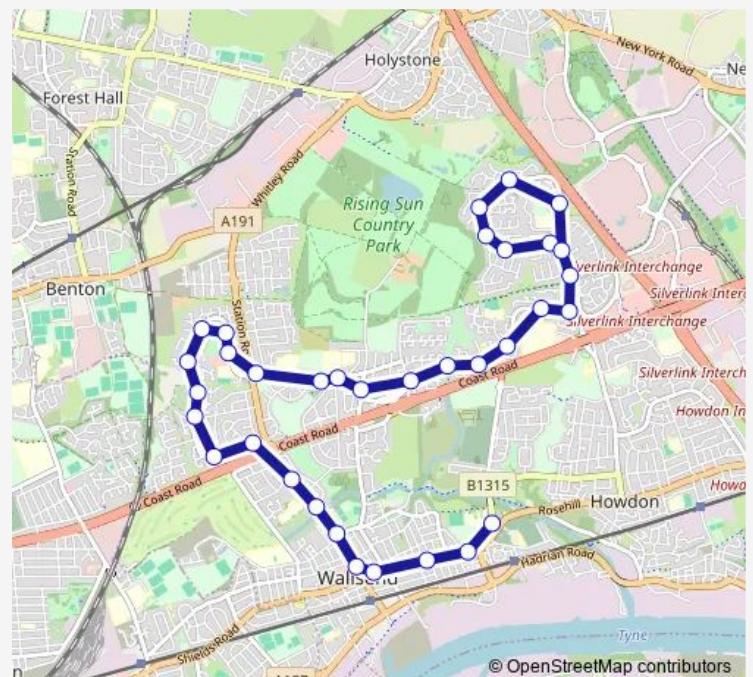

Mullen Road-Station Road

Wiltshire Drive-Farndale

Wiltshire Drive-Swaledale

Wiltshire Drive-Cotterdale

Route schedule

Addington Drive-Augusta Court — Burnside Business & Enterprise College

Monday 08:00

Tuesday 08:00

Wednesday 08:00

Thursday 08:00

Friday 08:00

Saturday —

Sunday —

Route info

Direction: Addington Drive-Augusta Court

Stops: 34

Trip Duration: 0 hour 30 min

664 — Hadrian Park - Burnside College

Wiltshire Drive - Rosedale

Wiltshire Drive-Littondale

Wiltshire Drive-Ribblesdale

Wiltshire Drive-Waltham Close

Wiltshire Gdns -Strawberry Gdns