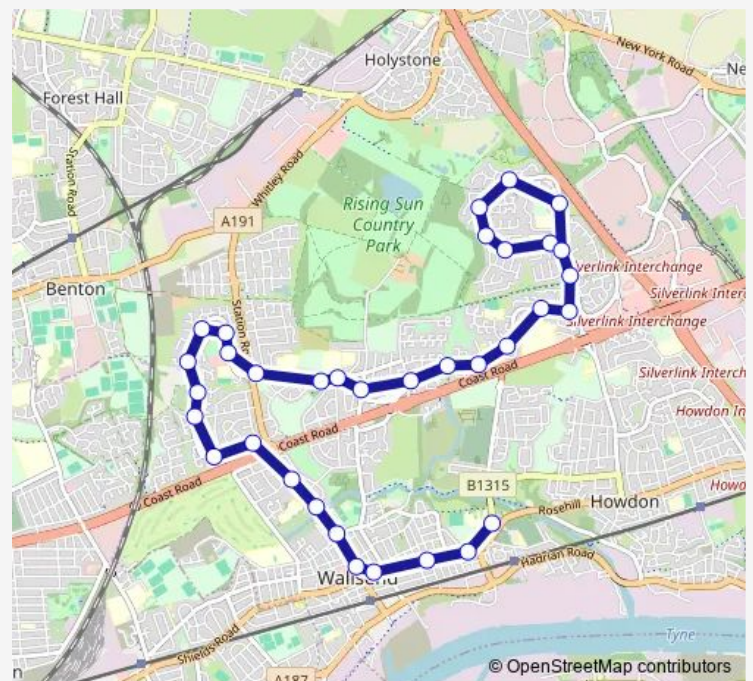

Mullen Road-Station Road

Wiltshire Drive-Farndale

Wiltshire Drive-Swaledale

Wiltshire Drive-Cotterdale

Route schedule

Addington Drive-Augusta Court — Burnside Business & Enterprise College

Monday 08:00

Tuesday 08:00

Wednesday 08:00

Thursday 08:00

Friday 08:00

Saturday —

Sunday —

Route info

Direction: Addington Drive-Augusta Court

Stops: 34

Trip Duration: 0 hour 30 min

664 — Hadrian Park - Burnside College

Wiltshire Drive - Rosedale

Wiltshire Drive-Littondale

Wiltshire Drive-Ribblesdale

Wiltshire Drive-Waltham Close

Wiltshire Gdns -Strawberry Gdns